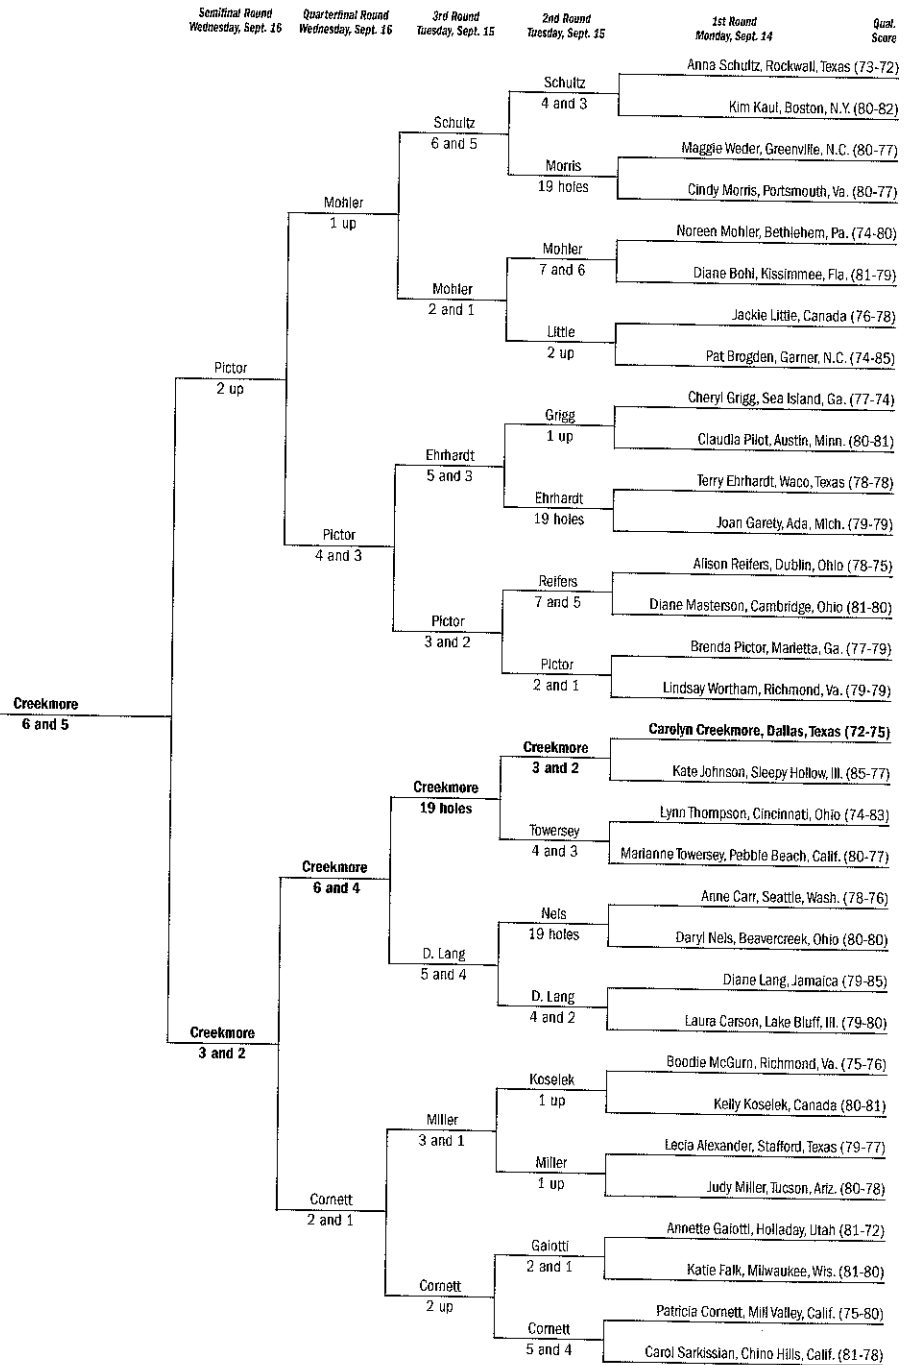

## 48th USGA Senior Women's Amateur Championship

<i>Qual. Score</i>	<i>1st Round Monday, Sept. 14</i>	<i>2nd Round Tuesday, Sept. 15</i>	<i>3rd Round Tuesday, Sept. 15</i>	<i>Quarterfinal Round Wednesday, Sept. 16</i>	<i>Semifinal Round Wednesday, Sept. 16</i>
--------------------	---------------------------------------	--	--	---	--

**Par: 35-35-70**  
**Yardage: 5,515**  
**Entries: 502**

FINAL  
 (18 holes)  
 Thursday, Sept. 17  
**Sherry G. Herman**  
 def. Carolyn Creekmore,  
 4 and 3

Sept. 12-17, 2009, The Homestead (Cascades Course), Hot Springs, Va.