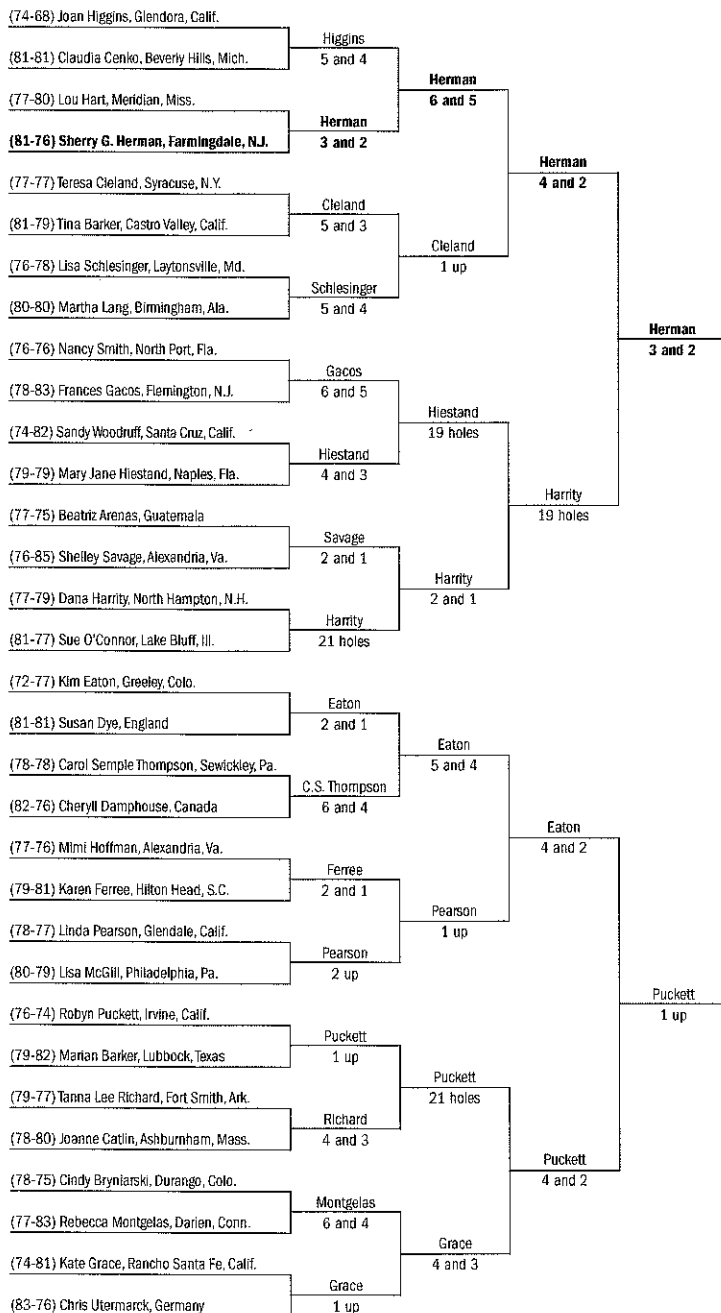

## 48th USGA Senior Women's Amateur Championship

<i>Qual. Score</i>	<i>1st Round Monday, Sept. 14</i>	<i>2nd Round Tuesday, Sept. 15</i>	<i>3rd Round Tuesday, Sept. 15</i>	<i>Quarterfinal Round Wednesday, Sept. 16</i>	<i>Semifinal Round Wednesday, Sept. 16</i>
--------------------	---------------------------------------	--	--	---	--

**Par: 35-35-70**  
**Yardage: 5,515**  
**Entries: 502**

FINAL  
 (18 holes)  
 Thursday, Sept. 17  
**Sherry G. Herman**  
 def. Carolyn Creekmore,  
 4 and 3

Sept. 12-17, 2009, The Homestead (Cascades Course), Hot Springs, Va.