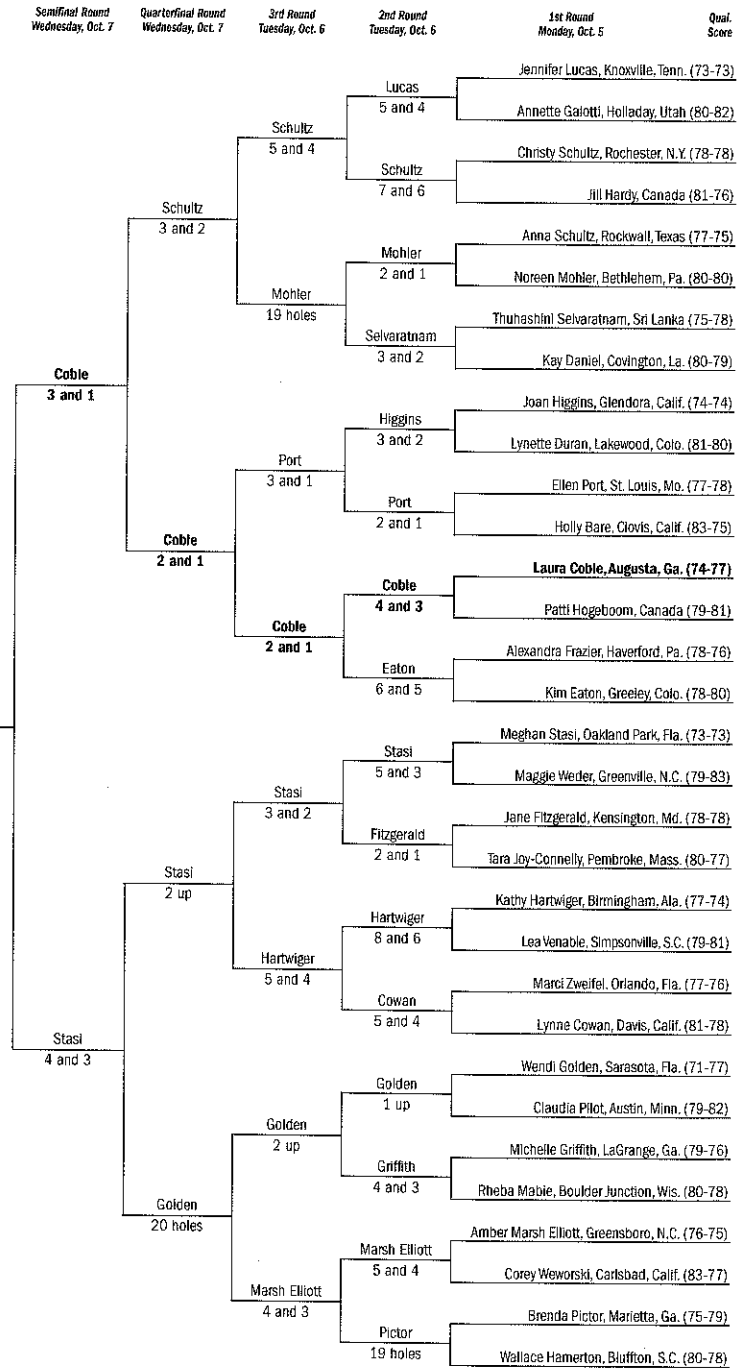

Oct. 3-8, 2009, Golden Hills Golf and Turf Club, Ocala, Fla.