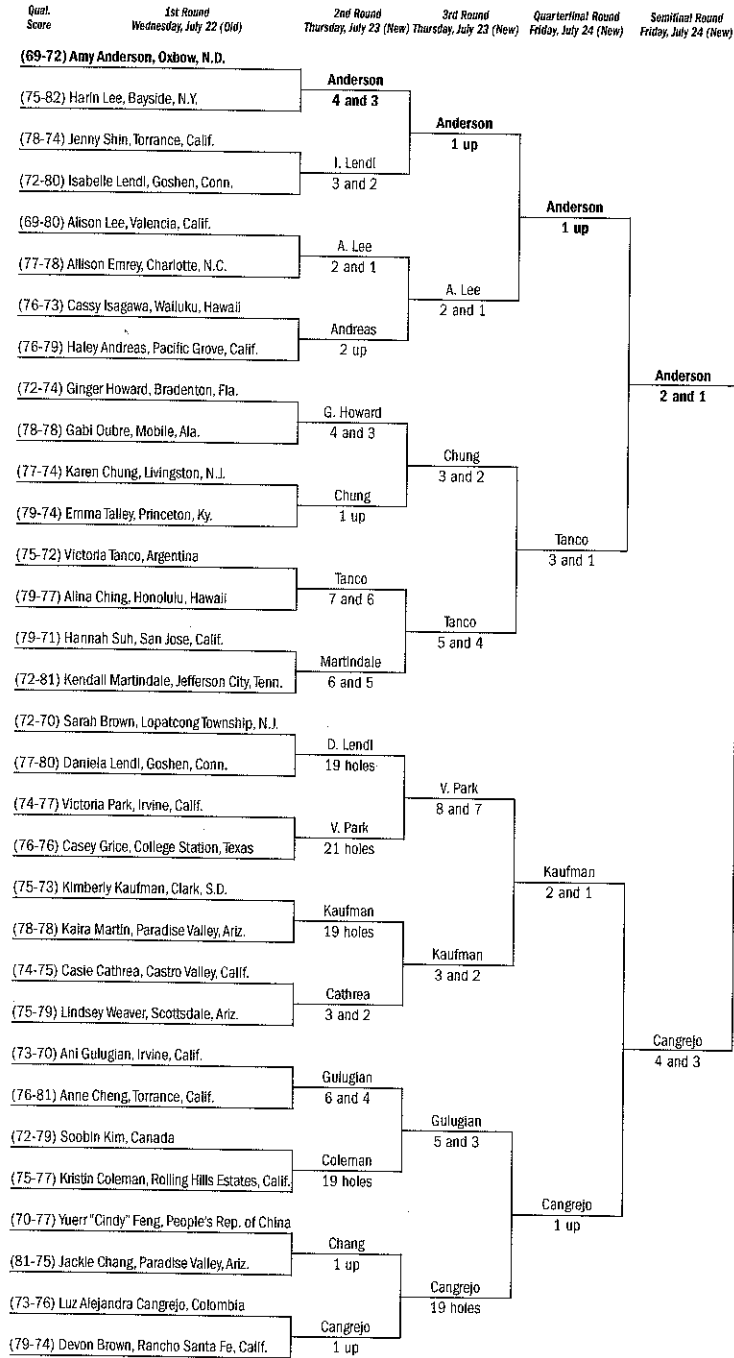

61st U.S. Girls' Junior Championship

Old Course
Par: 36-36-72
Yardage: 6,203

New Course
Par: 36-36-72
Yardage: 6,294
Entries: 999

FINAL
 Saturday, July 25
 (New Course)
 Amy Anderson
 def.
 Kimberly Kim,
 6 and 5