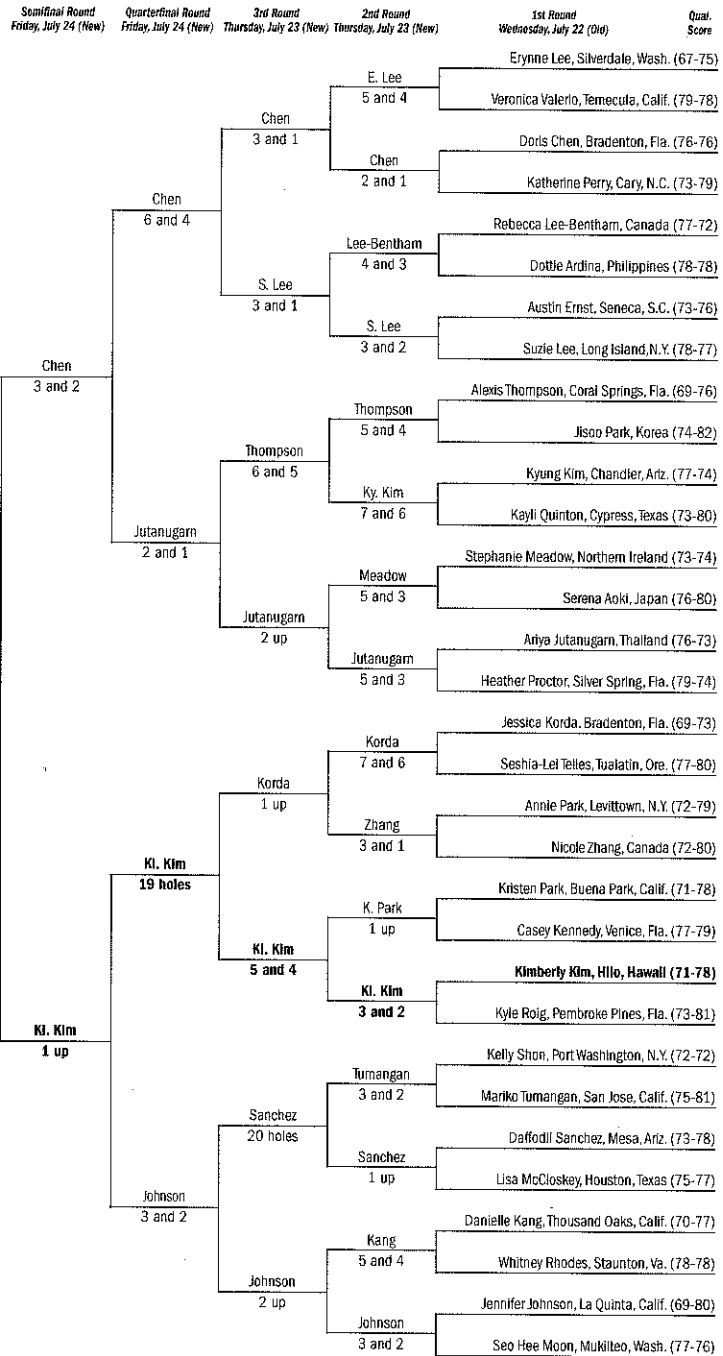

July 20-25, 2009, Trump National Golf Club (Old and New Courses), Bedminster, N.J.