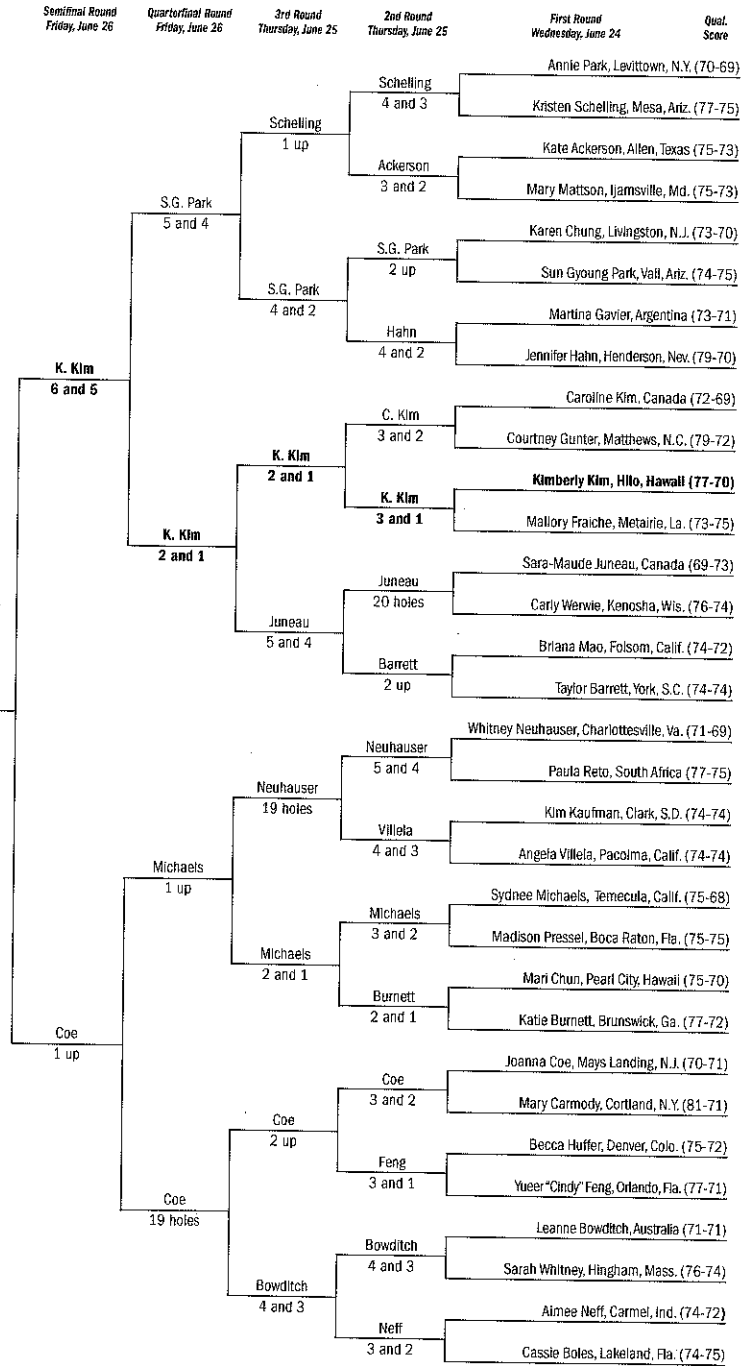

June 22-27, 2009, Red Tail Golf Club, Devens, Mass.