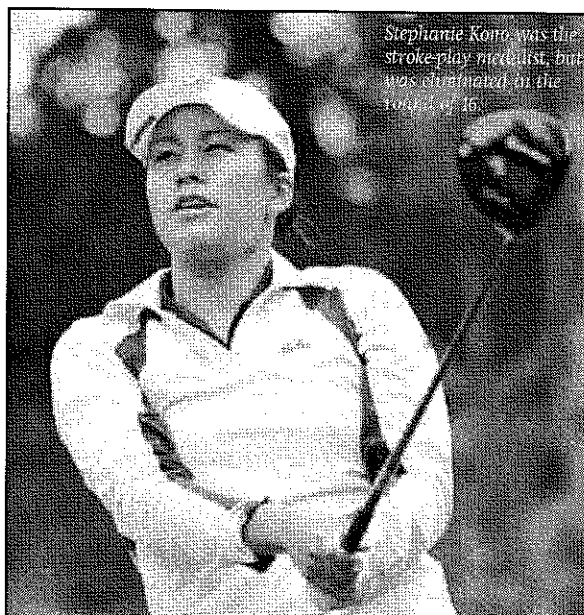

1. 152 *Ember Scholdt, Sterling, Ill., 76-76 (6,5,6); *Samantha Sommers, Minneapolis, Minn., 78-74 (6,6); *Stacey Kim, Columbus, Ga., 74-78 (6,5,8); *Kay Hoey, Rancho Cucamonga, Calif., 79-73 (9); *Nicole Morales, South Salem, N.Y., 78-74 (7)
   153 Janine Fellows, Houston, Texas, 76-77; Sarah Bradley, New Zealand, 77-76; Stephanie Arcala, Oceanside, Calif., 79-74
   154 Ashley Smith, Plymouth, Mich., 79-75; Gianna Misenhelter, Overland Park, Kan., 73-81; Lynn Simmons, Phoenix, Ariz., 76-78; Michelle Mathwick, Greenfield, Wis., 74-80; Shannon Yocum, Palos Verdes, Calif., 78-76
   155 Alexa Kim, Canada, 78-77; Christy Fogerty, San Diego, Calif., 78-77; Oyd Okino, Honolulu, Hawaii, 78-77; Erika Oidenkamp, Hinsdale, Ill., 79-76; Kristin Paulson, Ottumwa, Iowa, 73-82; Natalie Brehm, Mt. Pleasant, Mich., 76-79; Sydnee Cox, Edmond, Okla., 79-76; Tiffany Lim, San Jose, Calif., 77-78
   156 Kendra Hanson, Forest City, Iowa, 77-79; Kimberly Johnson, San Diego, Calif., 81-75; Margaux Sheehan, Anchorage, Alaska, 79-77; McKenzie Jackson, Uniontown, Ohio, 79-77; Michelle Piyapattara, Corona, Calif., 80-76; Rachel Blum, Jacksonville, Fla., 80-76; Reiko Fujii, Honolulu, Hawaii, 84-72; Thuhashini Selvaratnam, Sri Lanka, 78-78
   157 Alyssa Ferrell, Edgerton, Wis., 78-79; Katrina Hegge, Seattle, Wash., 80-77; Taylor Schmidt, Canada, 77-80
   158 Alexandra Buelow, Palm City, Fla., 82-76; Gianna Digrazia, Addison, Ill., 76-82; Hannah Suh, San Jose, Calif., 79-79; Hanule Seo, St. Louis, Mo., 80-78; Kelsay Vines, Saint George, Utah, 81-77; Martine De Gannes, Trinidad & Tobago, 78-80; Sarah Almond, Albemarle, N.C., 83-75; Victoria Choi, Canada, 83-75
   159 Amy Otteson, Wilson, N.C., 78-81; Brittany Weddell, Buzzards Bay, Mass., 82-77; Daria Cummings, Monroe, Conn., 78-81; Kelly Fuchik, Tulsa, Okla., 79-80; Kristin Tan, Seattle, Wash., 80-79; Lynda Kwon, North Wales, Pa., 78-81; Samantha Formeck, Northern Cambria, Pa., 83-76
   160 Ashley Cox, Oxford, Ala., 82-78; Casey Kennedy, Venice, Fla., 79-81; Colleen Estes, Cary, N.C., 80-80; Nicole Scolia, Westerly, R.I., 80-80; Stephanie Hwang, Rockwall, Texas, 83-77
   161 Deborah Martinez, Mexico, 80-81; Echo Thatcher, Salt Lake City, Utah, 84-77; Jessica Alexander, Riverview, Fla., 80-81; Kara Spence, Hampton, Va., 86-75
   162 Amber Ward, Westminster, Colo., 83-79; Jennifer Gartin, Port St. Lucie, Fla., 82-80
   163 Christine Meter, Rochester Hills, Mich., 85-78; Jill Hardy, Canada, 81-82; Lindsay Danielson, Osceola, Wis., 84-79
   164 Jade Bollinger, Wellington, Fla., 87-77; Laura Deleonardis, Flower Mound, Texas, 84-80; Marina Karamanis, Barrington, Ill., 85-79; Marion Maney-McInerney, Dedham, Mass., 80-84
   165 Anna Kim, Canada, 82-83; Bethany Leclair, Scottsdale, Ariz., 88-77; Brittany Bomar, Anchorage, Alaska, 84-81; Leigh Klasse, St. Anthony, Minn., 89-76
   167 Lisanne Schmidt, Grantham, N.H., 82-85; Sharon Shin, West Linn, Ore., 82-85
   168 Sadie Palmer, Stansbury Park, Utah, 84-84; Sammi Smith, Louisville, Ky., 88-80; Whitney Rhodes, Staunton, Va., 88-80
   169 Kalea Heu, Wailuku, Hawaii, 87-82; Maggie Weder, Greenville, N.C., 83-86
   170 Jennifer Delgado, El Paso, Texas, 84-86; Tiffany Robbins, Fort Mill, S.C., 84-86; Victoria Kidder, Boston, Mass., 83-87
   171 Meghan Martinek, Tempe, Ariz., 94-77
   172 Amanda Henry, Russell Springs, Ky., 81-91; Samantha Stewart, Peoria, Ariz., 82-90; Shannon Abarra, Wailuku, Hawaii, 85-87
   173 Whitney Whaley, Bloomington, Ind., 84-89
   174 Amanda Vogt, Des Moines, Iowa, 90-84; Jamie Yam, San Diego, Calif., 96-78
   175 Rynae Baca, Wasilla, Alaska, 91-84
   177 Natalie Guidry, Temecula, Calif., 98-79; Paige Osterloo, Rapid City, S.D., 87-90
   181 Kaitlyn Mardeusz, Novi, Mich., 94-87
   184 Hannah Bachman, Springfield, Ill., 91-93
   DQ Kristini Cain, Marion, Ind., 81

Stephanie Kono was the stroke-play medalist, but was eliminated in the playoff on 16.