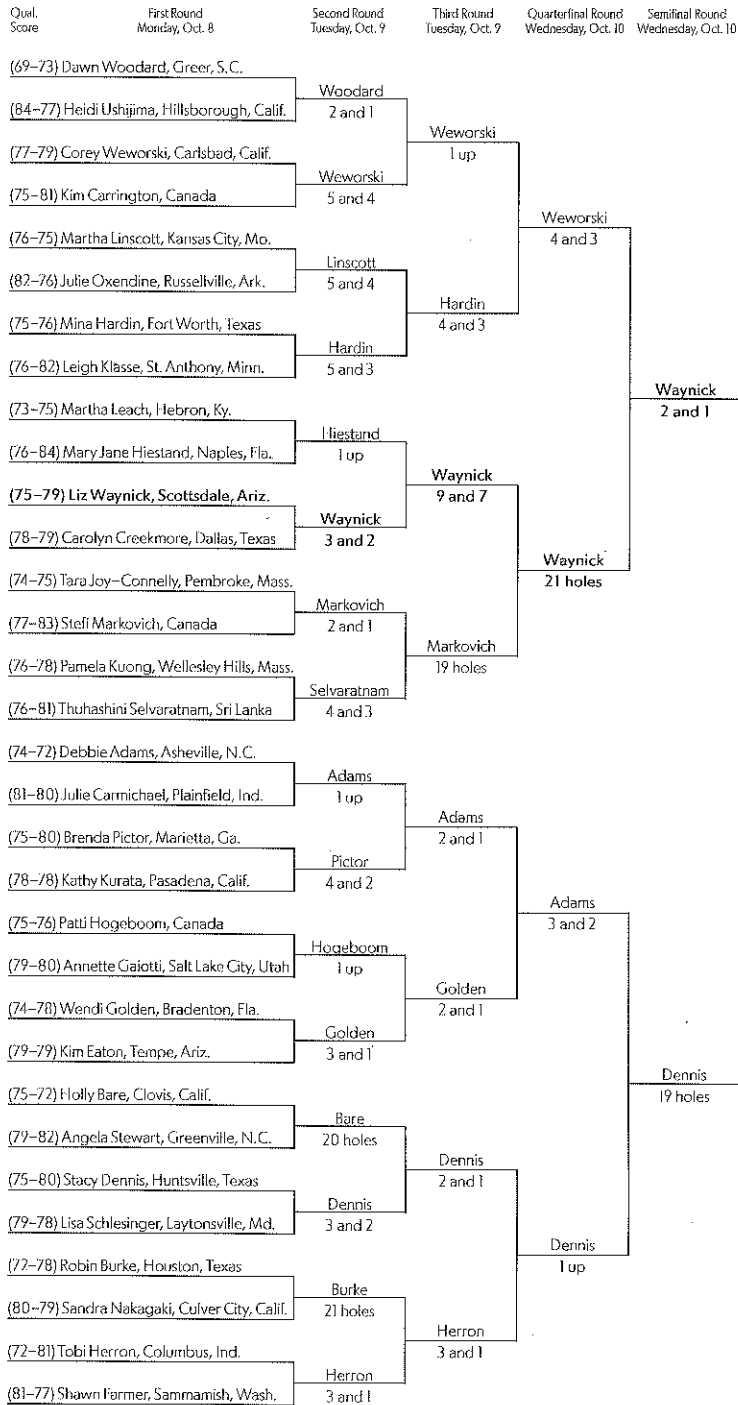

26th U.S. Women's Mid-Amateur Championship

Par: 36-36-72
Yardage: 6,142
Entries: 405

FINAL
Thursday, Oct. 11
Meghan Stasi
def.
Liz Waynick,
6 and 5

Oct. 6-11, 2012, Briggs Ranch G.C., San Antonio, Texas

Complete Stroke-Play Results