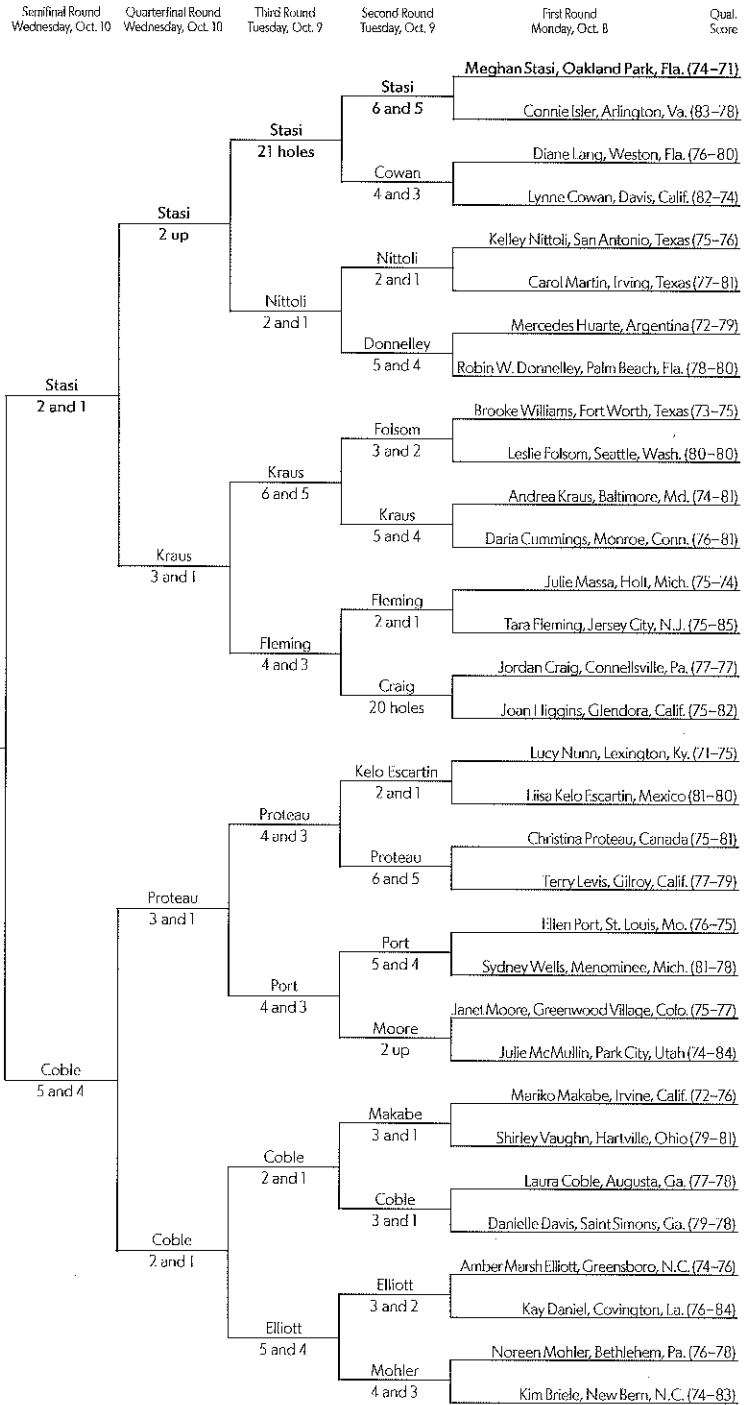

26th U.S. Women's Mid-Amateur Championship

Par: 36-36-72
Yardage: 6,142
Entries: 405

FINAL
Thursday, Oct. 11
Meghan Stasi
def.
Liz Waynick,
6 and 5

Oct. 6-11, 2012, Briggs Ranch G.C., San Antonio, Texas

Complete Stroke-Play Results