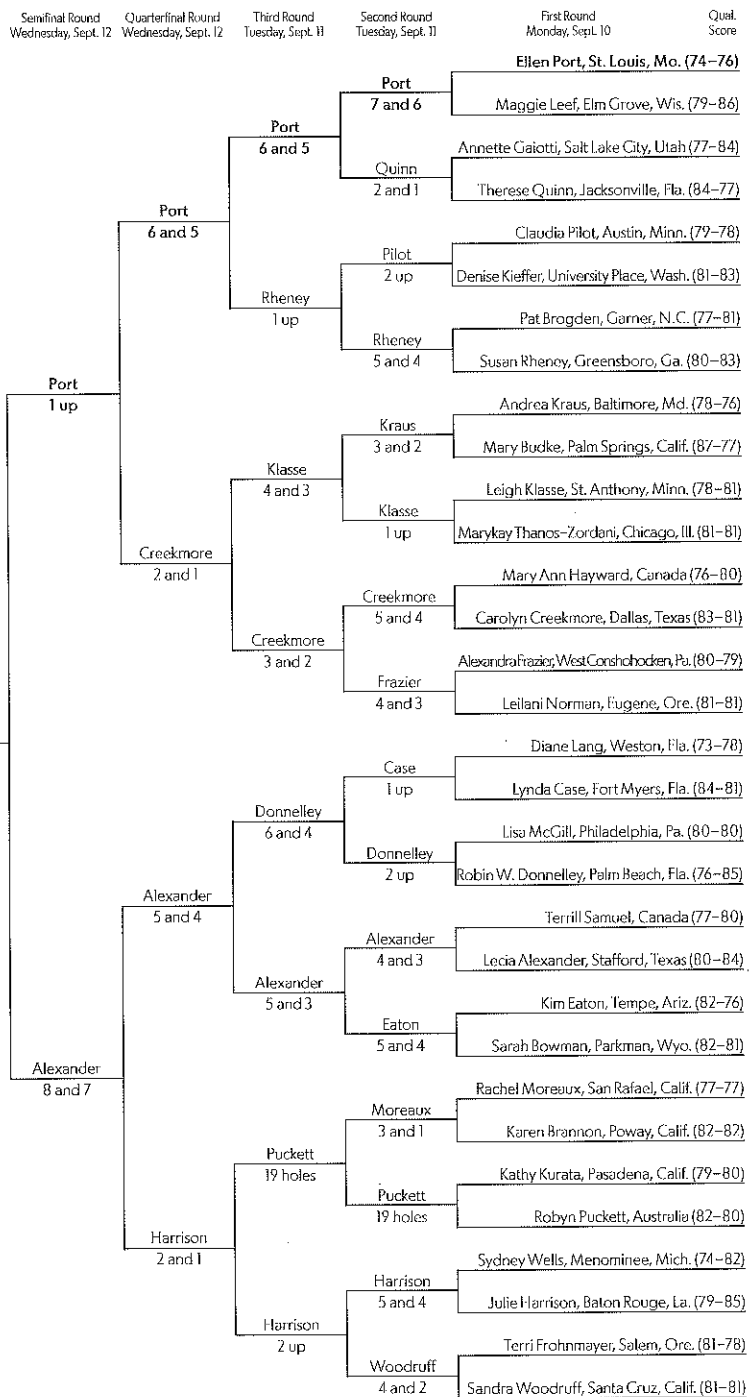

## 51st USGA Senior Women's Amateur Championship

Par: 37-37-74  
 Yardage: 6,220/6,147  
 Entries: 532

FINAL  
 Thursday, Sept. 13  
 Ellen Port  
 def.  
 Jane Fitzgerald,  
 4 and 3

Sept. 8-13, 2012, Hershey (Pa.) C.C.

\* = in playoff