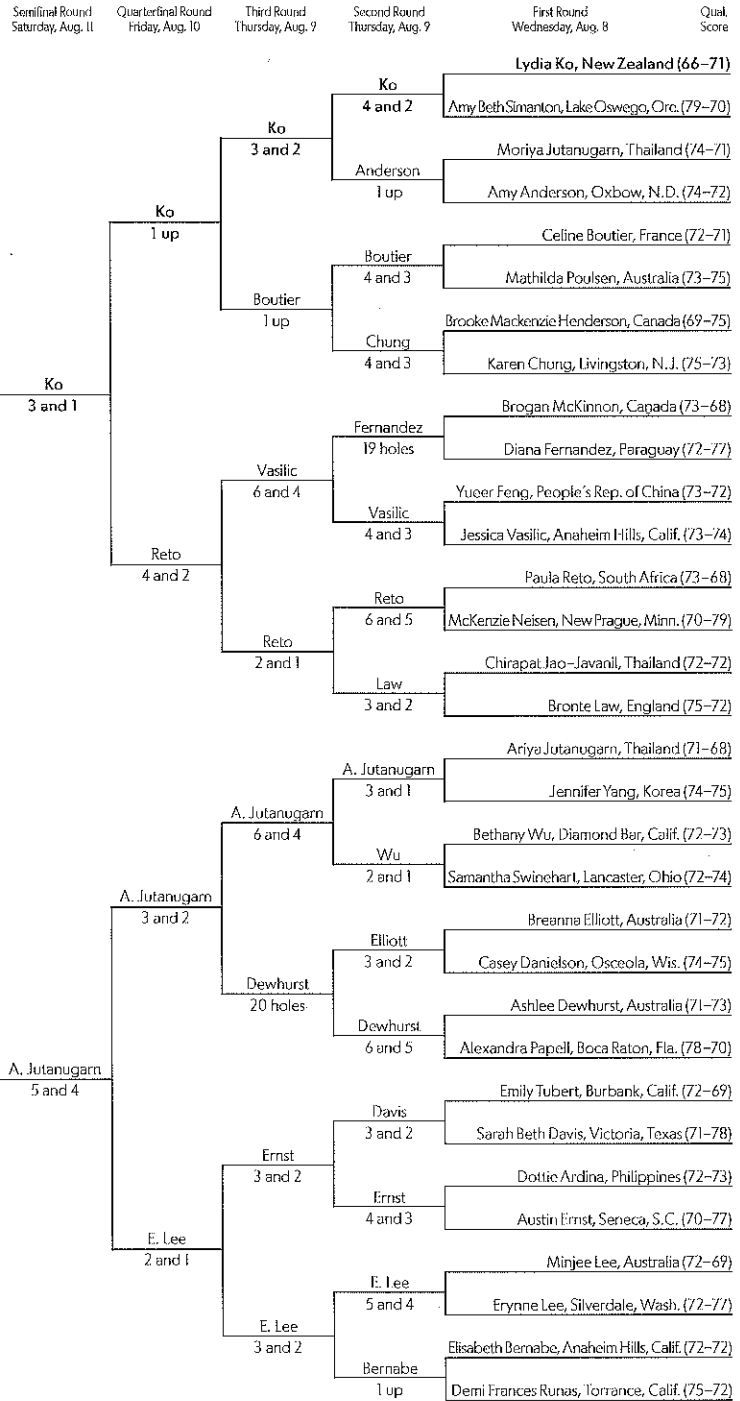

# 112th U.S. Women's Amateur Championship

Qual. Score	First Round Wednesday, Aug. 8	Second Round Thursday, Aug. 9	Third Round Thursday, Aug. 9	Quarterfinal Round Friday, Aug. 10	Semifinal Round Saturday, Aug. 11
(68-68) Hyo-Joo Kim, Korea		Kim			
(76-73) Megan Khang, Rockland, Mass.		7 and 6			
(73-73) Isabelle Lendl, Goshen, Conn.		Lendl			
(73-73) Whitney Hillier, Australia		2 and 1			
(74-69) Cyna Rodriguez, Philippines		Rodriguez			
(78-70) Ani Gulugian, Irvine, Calif.		1 up			
(73-71) Nicole Zhang, Canada		Zhang			
(75-73) Jadya Jansen, Effingham, Ill.		6 and 5			
(70-71) Natalie Gleadall, Canada		Gleadall			
(75-74) Grace Na, Alameda, Calif.		2 and 1			
(76-67) Jayvie Marie Agojo, Philippines		Agojo			
(72-75) Emily Childs, Alameda, Calif.		1 up			
(70-71) Alina Ching, Honolulu, Hawaii		Schechter			
(73-76) Maia Schechter, Takoma Park, Md.		4 and 3			
(73-71) Su-Hyun Oh, Australia		Oh			
(75-72) Holly Clyburn, England		4 and 2			
(68-71) Alison Lee, Valencia, Calif.		Andrea Lee			
(74-75) Andrea Lee, Hermosa Beach, Calif.		1 up			
(71-74) Jenna Hague, Canada		Green			
(73-73) Jaye Marie Green, Boca Raton, Fla.		6 and 4			
(72-70) Lisa McCloskey, Houston, Texas		McCloskey			
(75-74) Haley Millsap, Pace, Fla.		3 and 1			
(72-72) Lauren Diaz-Yi, Thousand Oaks, Calif.		Diaz-Yi			
(73-75) Jennifer Kirby, Canada		22 holes			
(72-68) Sierra Brooks, Sorrento, Fla.		Sheils			
(75-74) Madeleine Sheils, Boise, Idaho		3 and 1			
(71-74) Ashlan Ramsey, Milledgeville, Ga.		Ramsey			
(73-74) Harin Lee, Bayside, N.Y.		6 and 5			
(70-72) Kelly Shon, Port Washington, N.Y.		Navarro			
(74-75) Marijose Navarro, Mexico		3 and 2			
(75-69) Casey Grice, College Station, Texas		Lopez			
(73-75) Lee Lopez, Whittier, Calif.		1 up			

Par: 36-36-72  
Yardage: 6,512  
Entries: 1,124

FINAL  
Sunday, Aug. 12  
Lydia Ko  
def.  
Jaye Marie Green,  
3 and 1

Aug. 6-12, 2012, The Country Club, Cleveland, Ohio