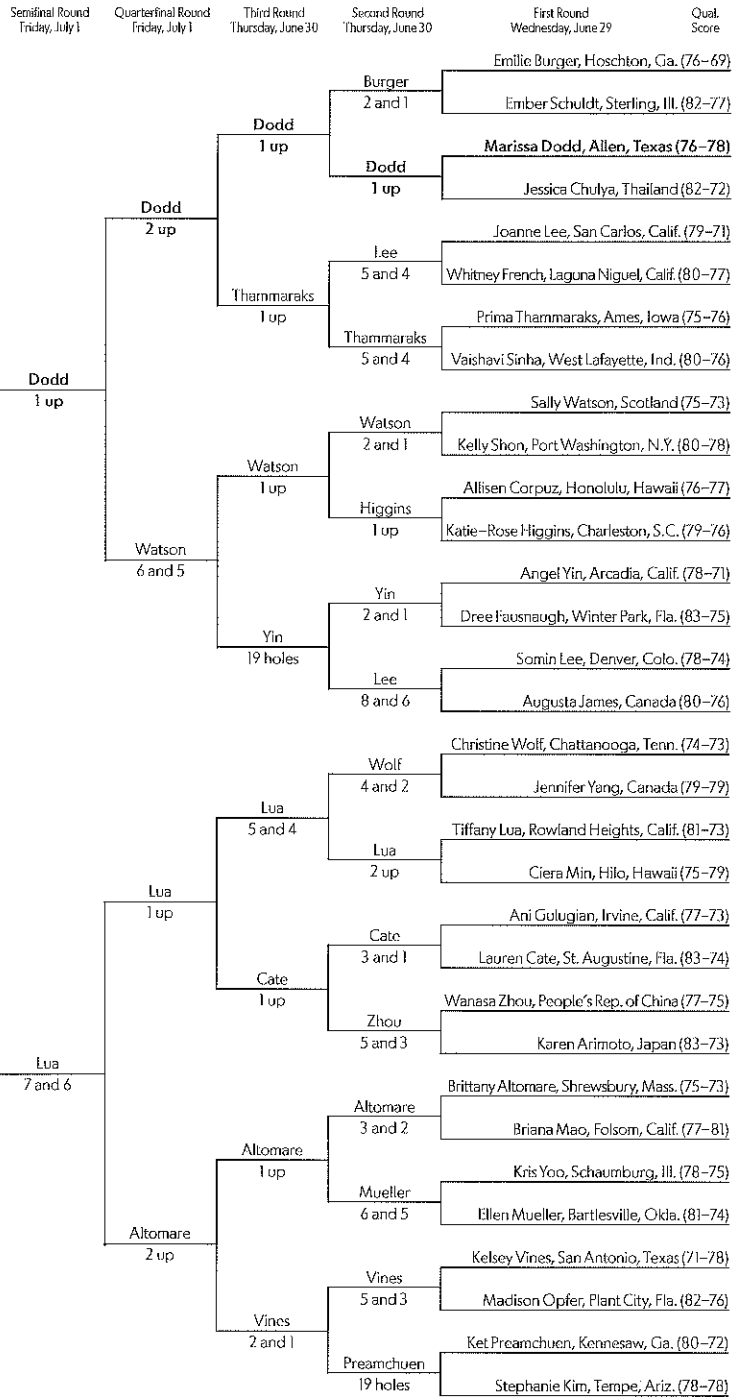

35th U.S. Women's Amateur Public Links Championship

Qual. Score First Round Wednesday, June 29 Second Round Thursday, June 30 Third Round Thursday, June 30 Quarterfinal Round Friday, July 1 Semifinal Round Friday, July 1

Old Macdonald
Par: 34-37-71
Yardage: 6,075/6,098

Bandon Trails
Par: 36-35-71
Yardage: 6,095
Entries: 695

FINAL
Saturday, July 2
Brianna Do
def.
Marissa Dodd,
1 up

June 27 – July 2, 2011, Bandon Dunes Golf Resort, Bandon, Ore.