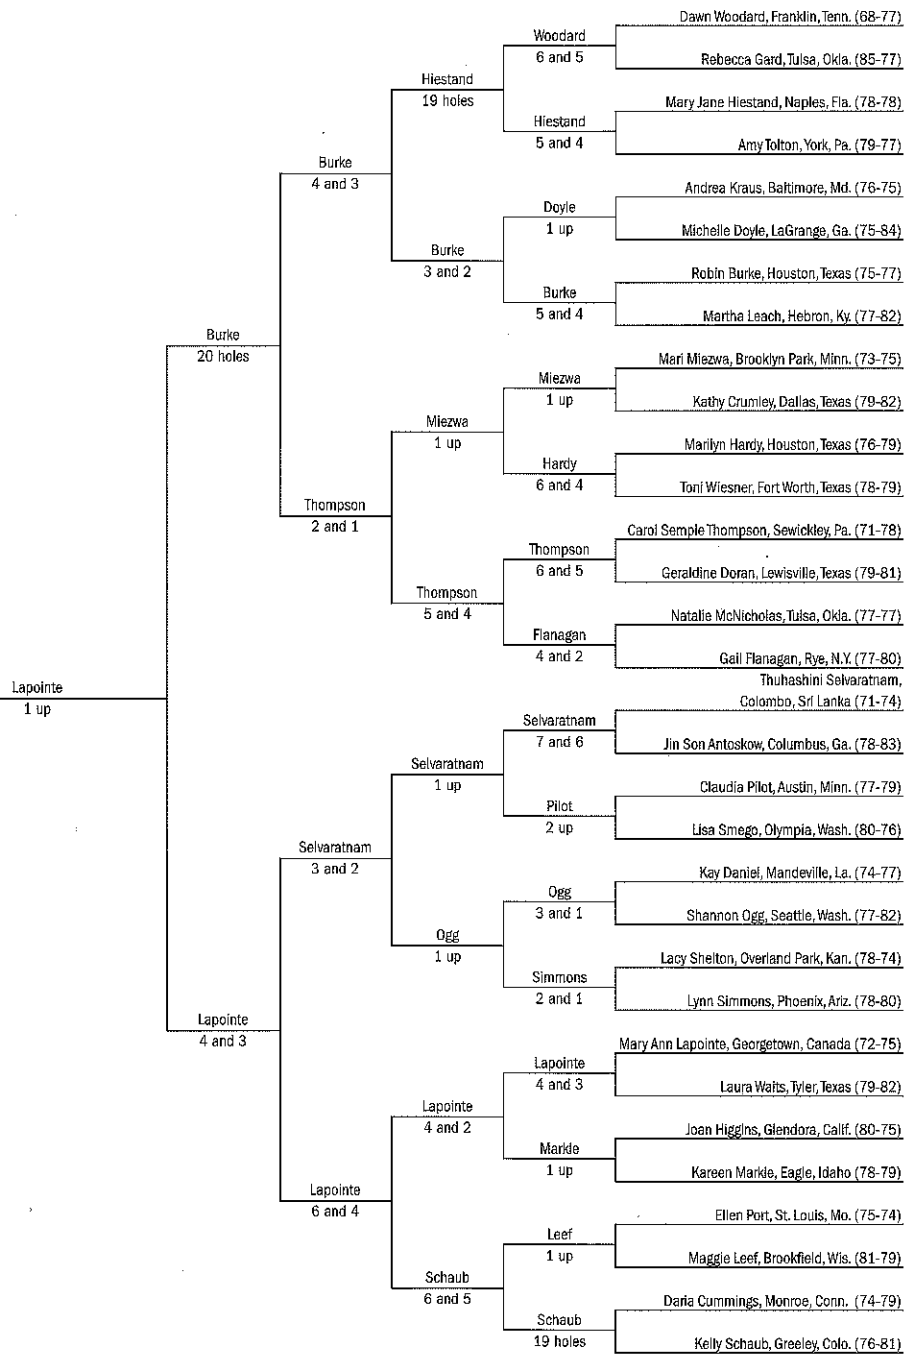

**Par: 36-36-72**  
**Yardage: 6,124**  
**Entries: 418**

Postillion  
2 and 1

**FINAL**  
 Thursday,  
 Sept. 15  
 Mary Ann Lapointe  
 def. Kerry Postillion,  
 1 up

Sept. 10-15, 2005, Shadow Hawk Golf Club, Richmond, Texas

Semifinal Round Wednesday, Sept. 14    Quarterfinal Round Wednesday, Sept. 14    3rd Round Tuesday, Sept. 13    2nd Round Tuesday, Sept. 13    1st Round Monday, Sept. 12    Qual. Score