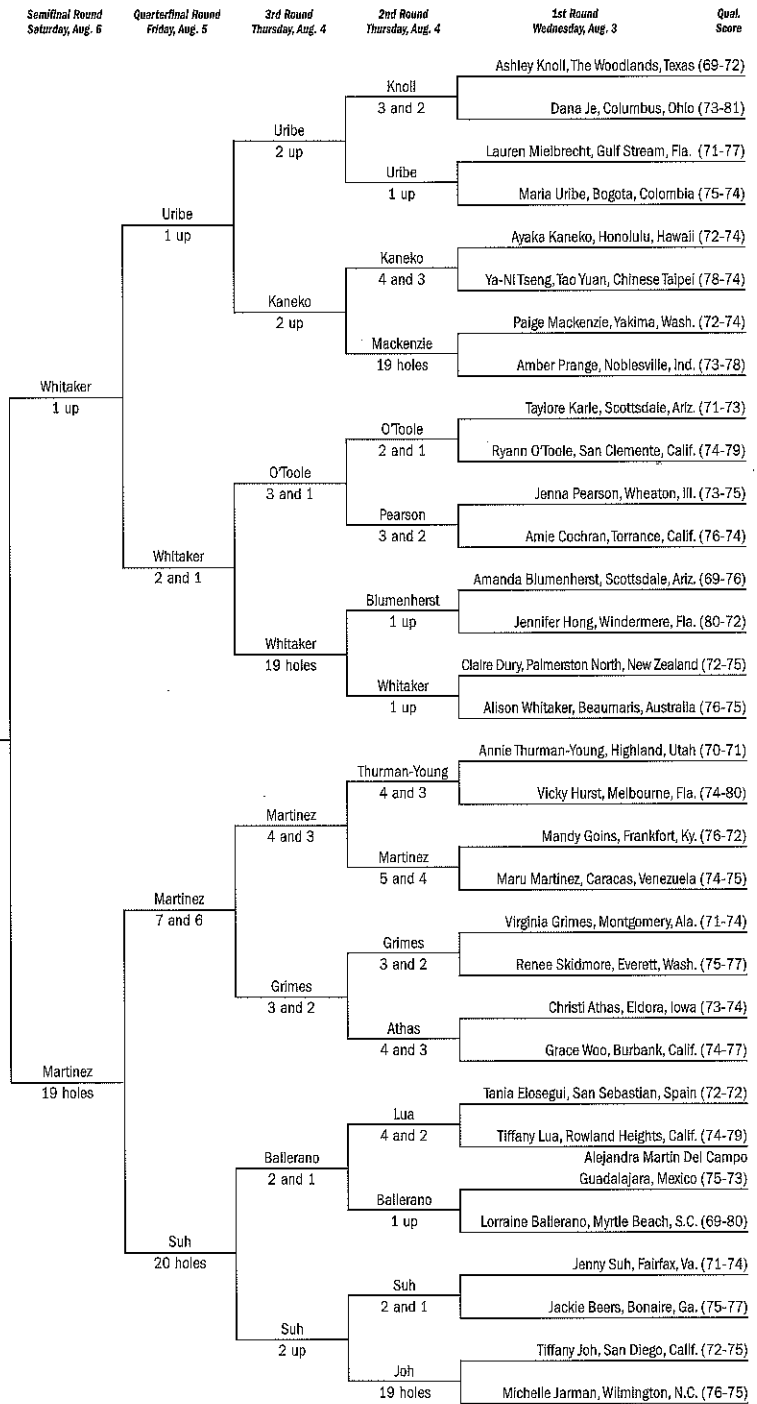

August 1-7, 2005, Ansley Golf Club (Settindown Creek Course), Roswell, Ga.