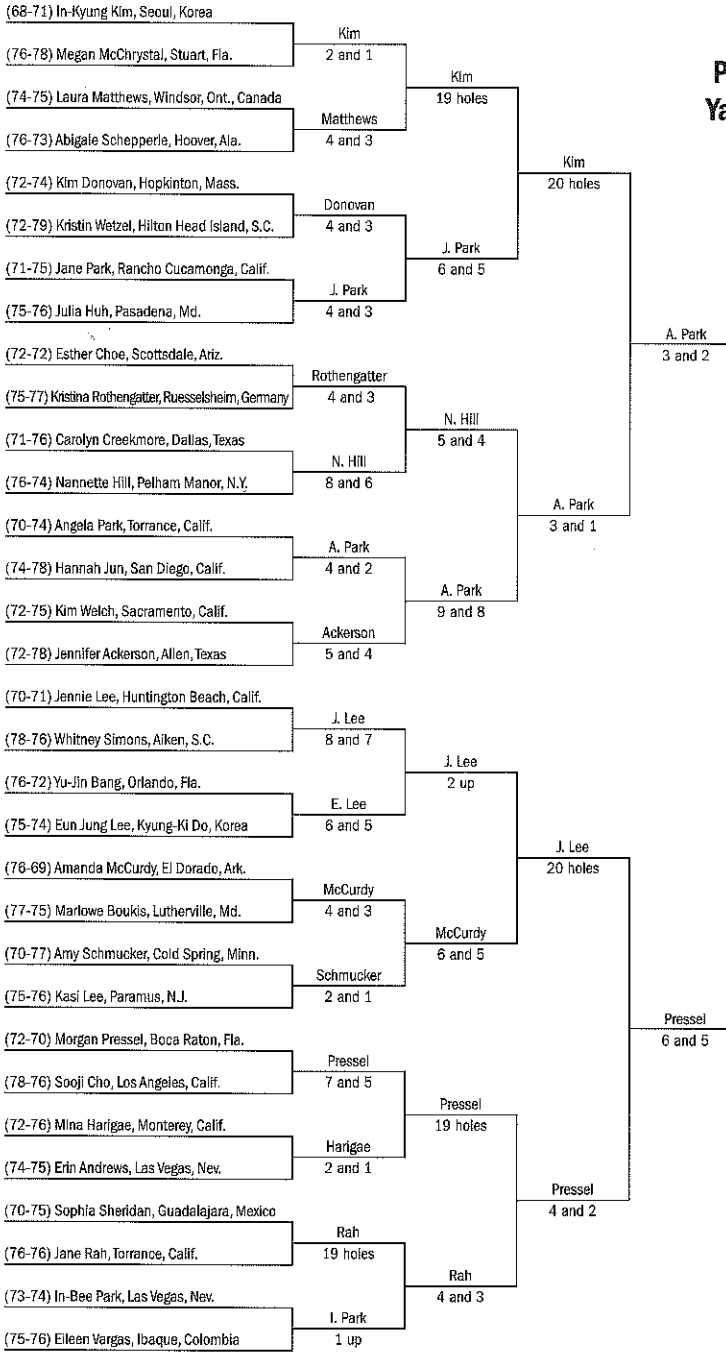

105th U.S. Women's Amateur Championship

Qual. Score 1st Round Wednesday, Aug. 3 2nd Round Thursday, Aug. 4 3rd Round Thursday, Aug. 4 Quarterfinal Round Friday, Aug. 5 Semifinal Round Saturday, Aug. 6

Par: 36-36-72
Yardage: 6,341
Entries: 873