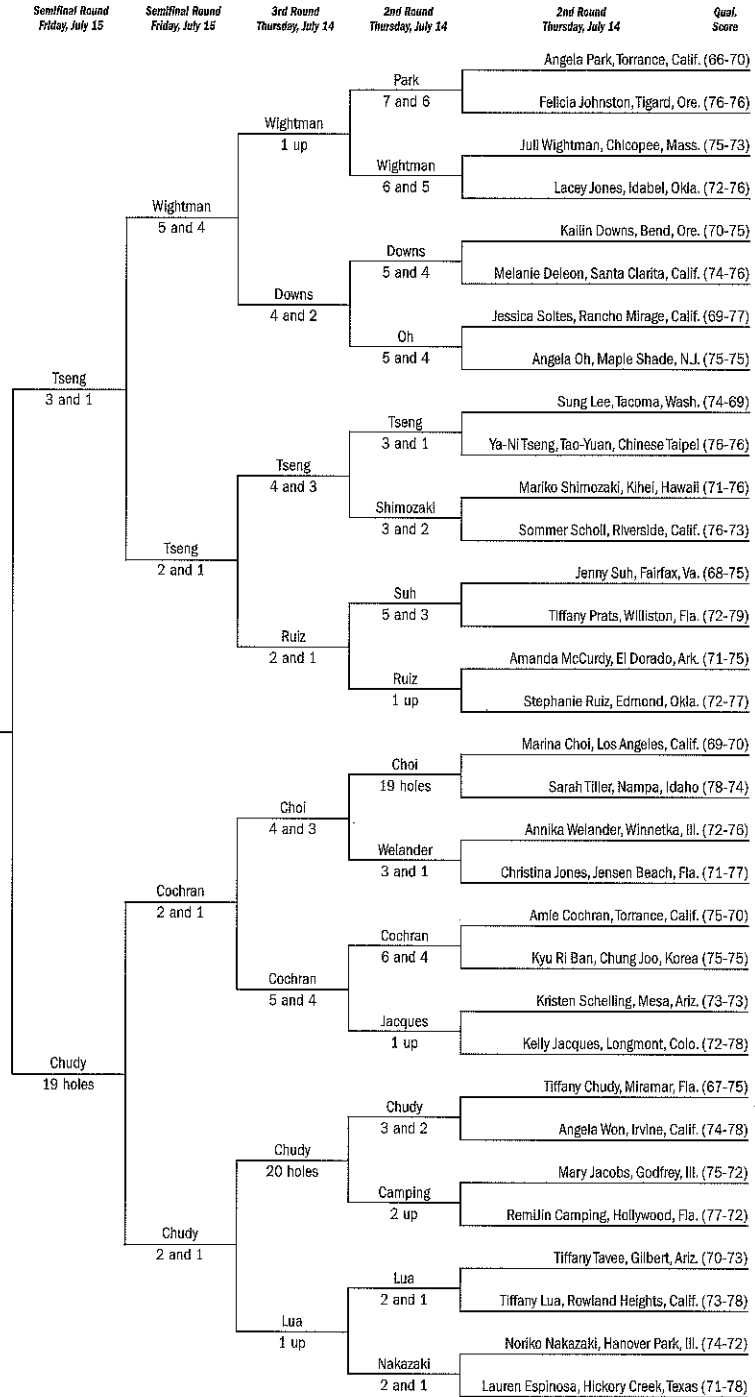

July 11-16, 2005, Swope Memorial Golf Course, Kansas City, Mo.