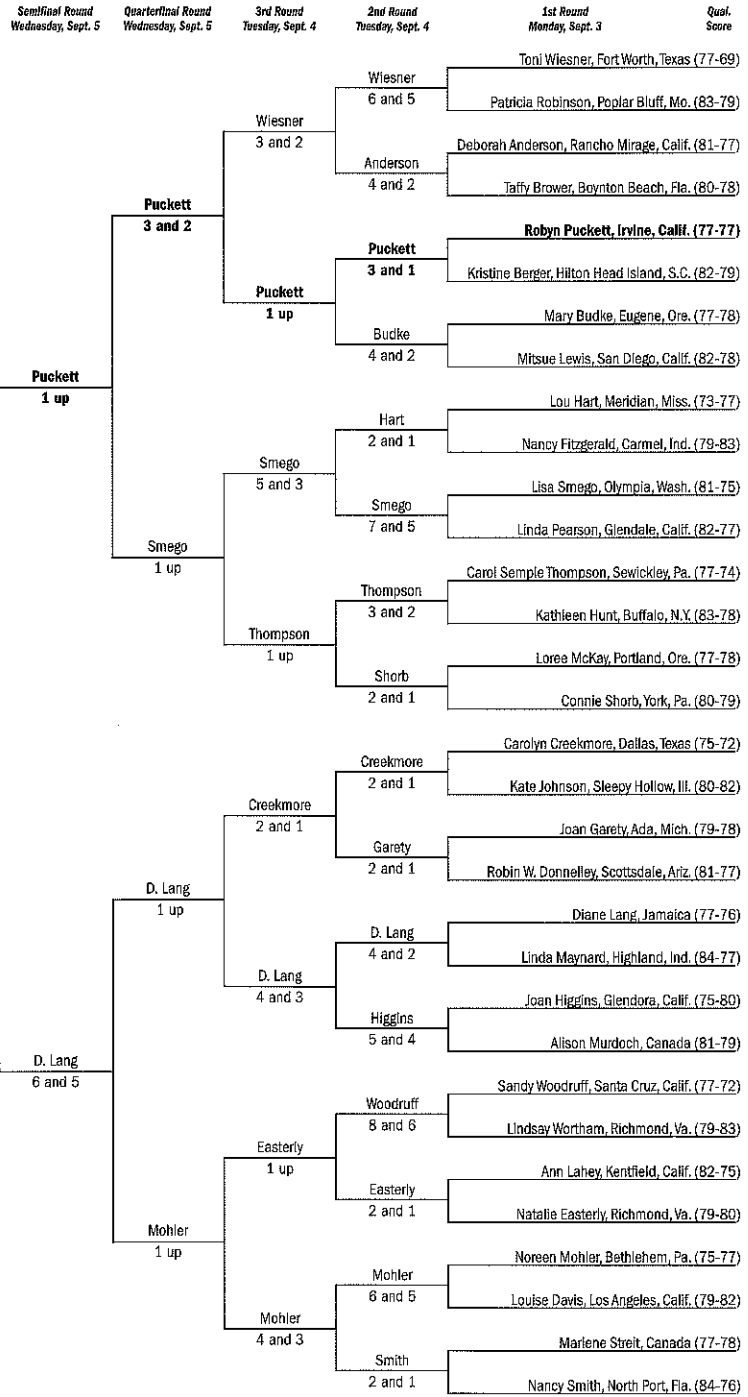

46th USGA Senior Women's Amateur Championship

Qual. Score 1st Round Monday, Sept. 3 2nd Round Tuesday, Sept. 4 3rd Round Tuesday, Sept. 4 Quarterfinal Round Wednesday, Sept. 5 Semifinal Round Wednesday, Sept. 5

Par: 35-36-71
Yardage: 5,975
Entries: 497

FINAL
 (18 holes)
 Thursday, Sept. 6
 Anna Schultz def.
 Robyn Puckett,
 20 holes

Sept. 1-6, 2007, Sunriver (Ore.) Resort (Meadows Course)

Complete Stroke-Play Results