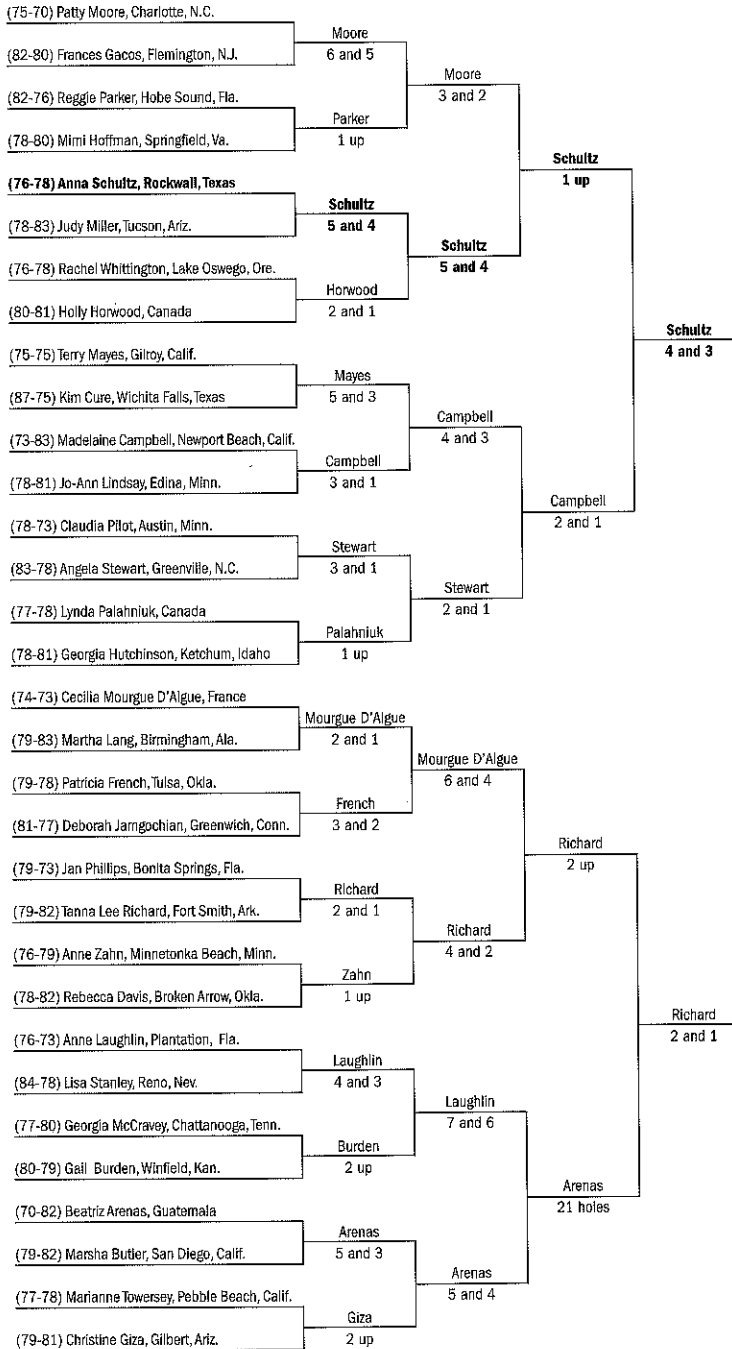

46th USGA Senior Women's Amateur Championship

Qual. Score 1st Round Monday, Sept. 3 2nd Round Tuesday, Sept. 4 3rd Round Tuesday, Sept. 4 Quarterfinal Round Wednesday, Sept. 5 Semifinal Round Wednesday, Sept. 5

Par: 35-36-71
Yardage: 5,975
Entries: 497

FINAL
 (18 holes)
 Thursday, Sept. 6
 Anna Schultz def.
 Robyn Puckett,
 20 holes

Sept. 1-6, 2007, Sunriver (Ore.) Resort (Meadows Course)

Complete Stroke-Play Results