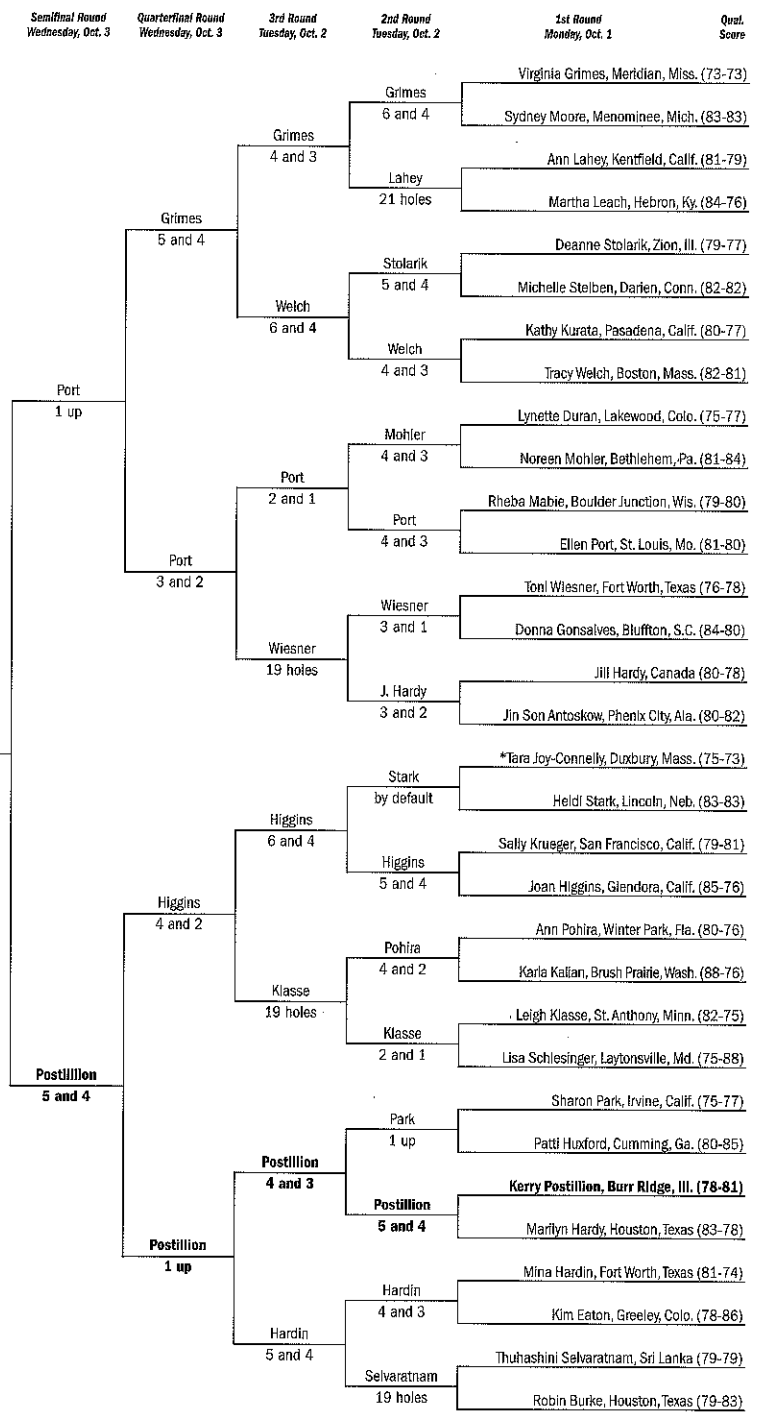

Par: 37-36-73
Yardage: 6,209
Entries: 483

FINAL
 Thursday,
 Oct. 4
 Meghan Bolger
 def. Kerry Postillion,
 1 up

Sept. 29-Oct. 4, 2007, Desert Forest Golf Club, Carefree, Ariz.

*disqualified for signing an incorrect scorecard which was not discovered until after the establishment of the match-play draw.