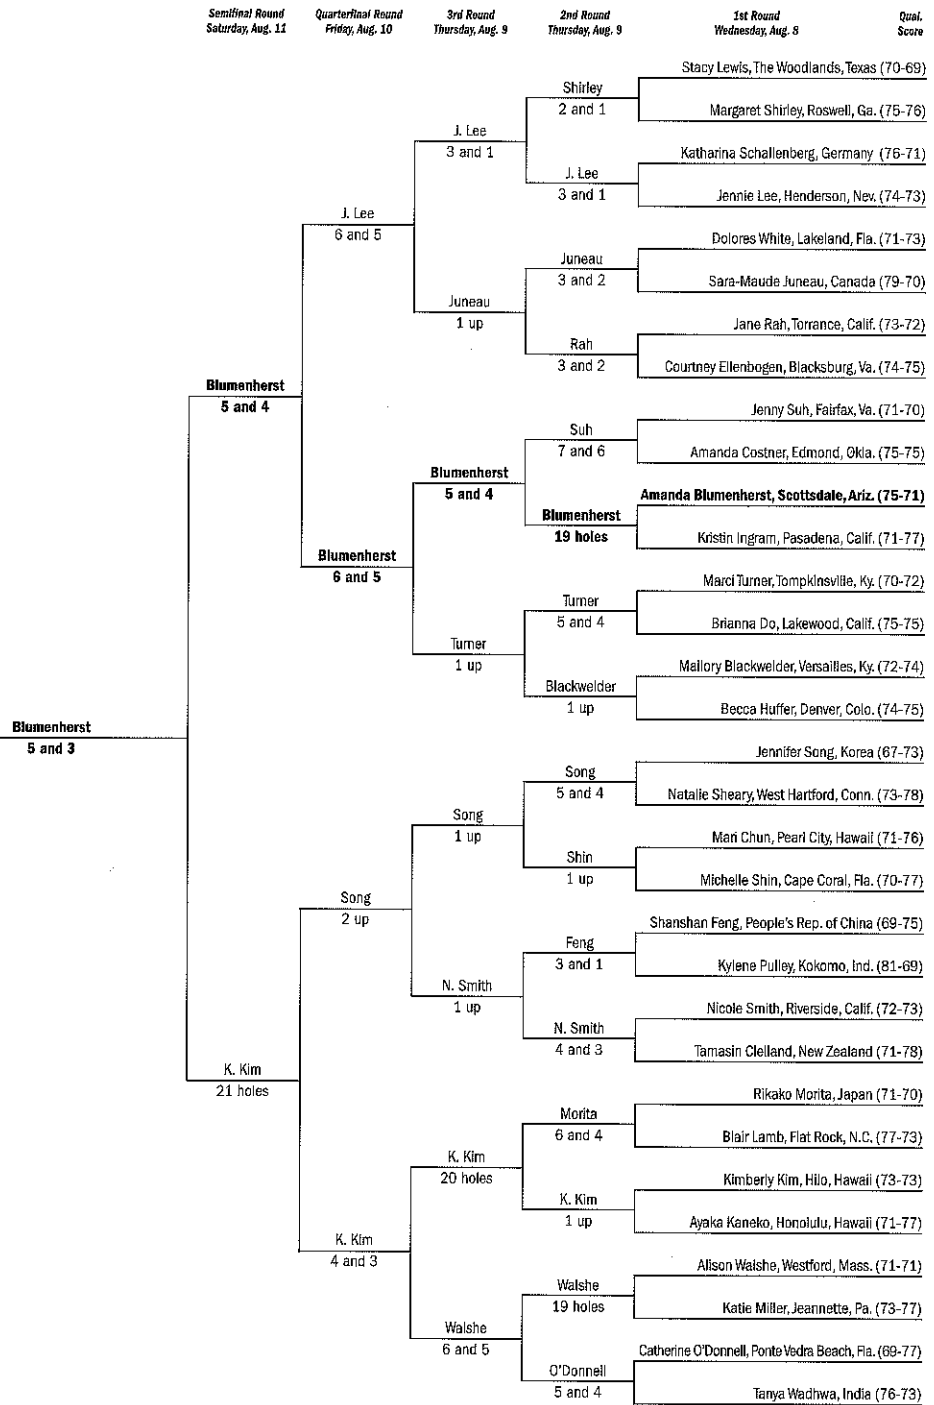

Aug. 6-12, 2007, Crooked Stick Golf Club, Carmel, Ind.