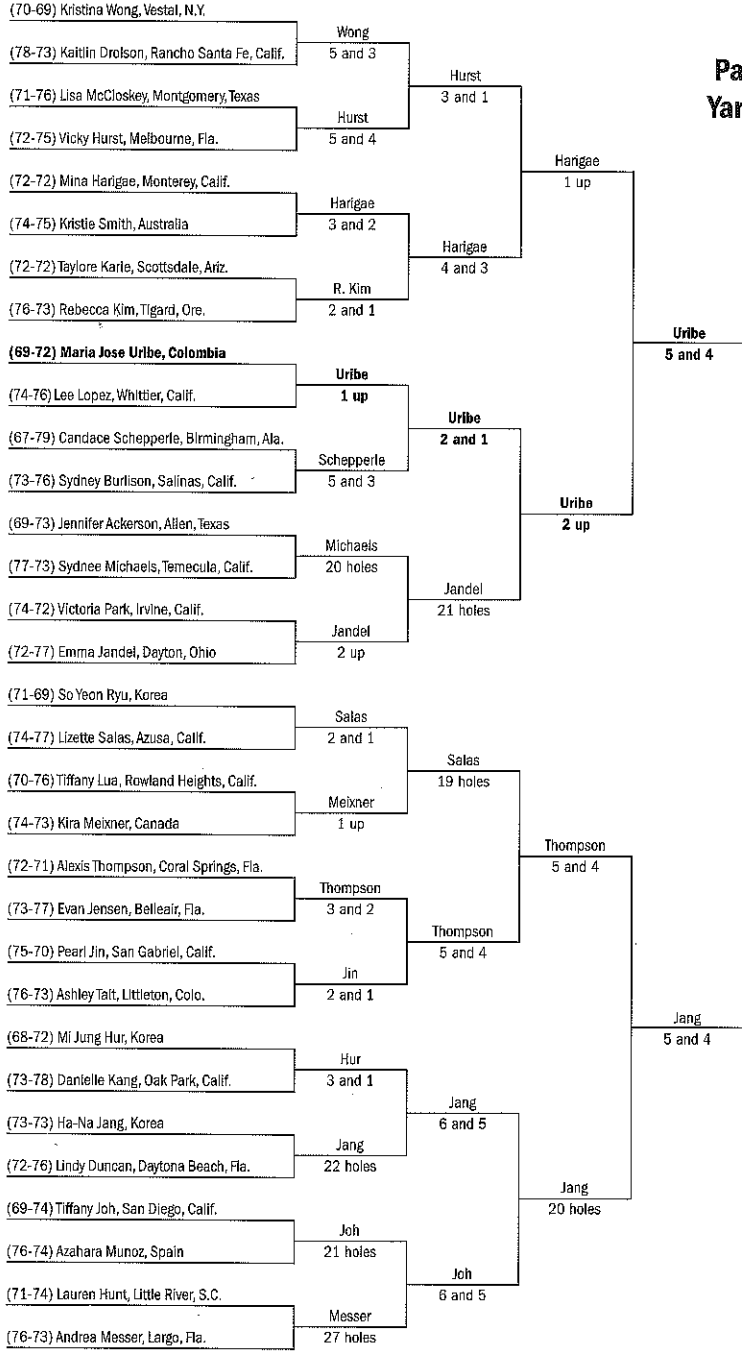

107th U.S. Women's Amateur Championship

Qual. Score 1st Round Wednesday, Aug. 8 2nd Round Thursday, Aug. 9 3rd Round Thursday, Aug. 9 Quarterfinal Round Friday, Aug. 10 Semifinal Round Saturday, Aug. 11