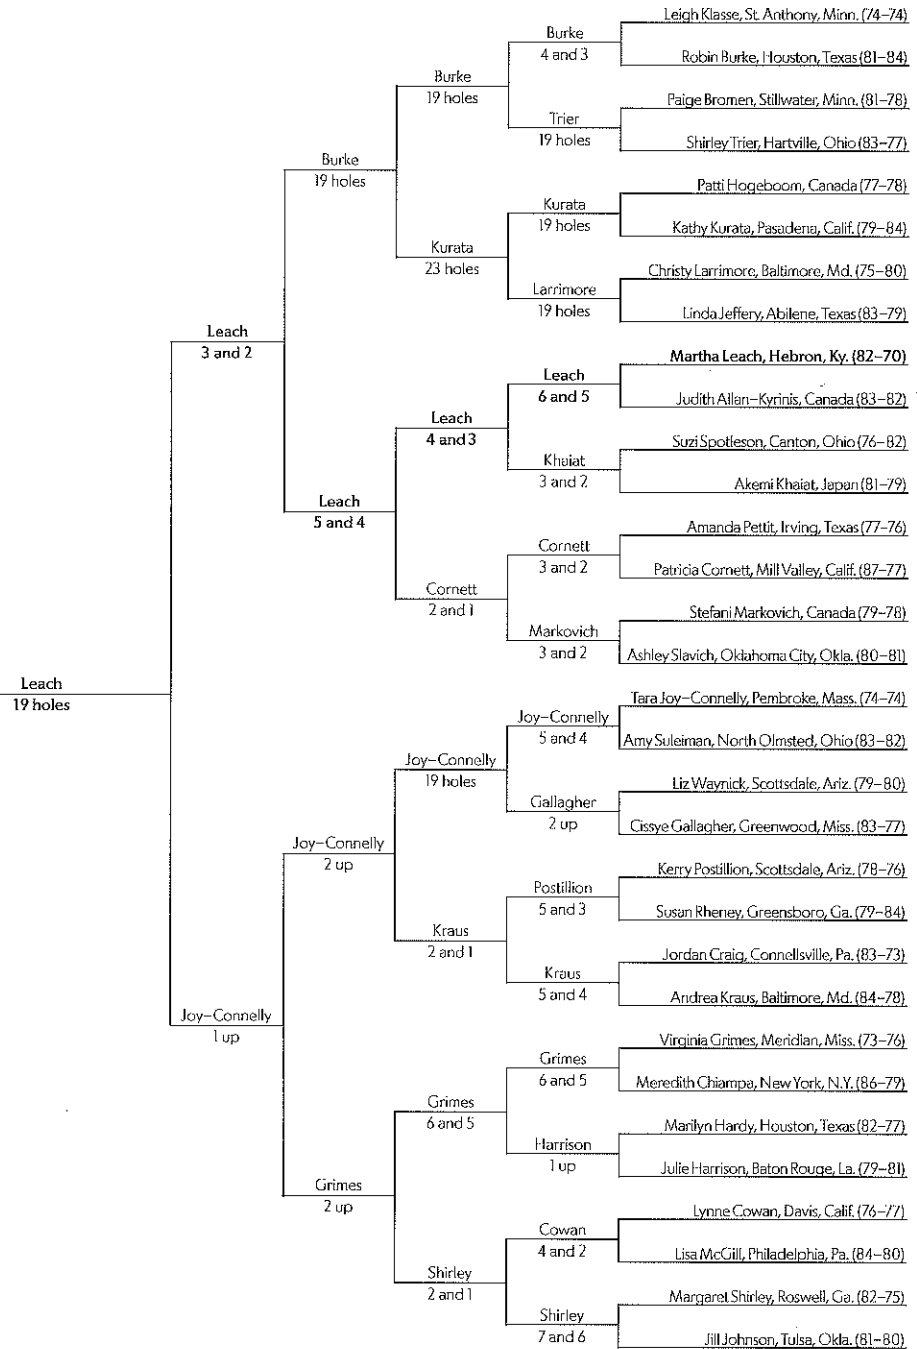

25th U.S. Women's Mid-Amateur Championship

Qual. Score First Round Monday-Tuesday, Sept. 19-20 Second Round Tuesday, Sept. 20 Third Round Wednesday, Sept. 21 Quarterfinal Round Wednesday, Sept. 21 Semifinal Round Thursday, Sept. 22

Par: 36-36-72
Yardage: 6,187/6,249
Entries: 390

FINAL
 Thursday, Sept. 22
 Ellen Port
 def.
 Martha Leach,
 2 and 1

Sept. 17-22, 2011, Bayville G.C., Virginia Beach, Va.

Semifinal Round Thursday, Sept. 22 Quarterfinal Round Wednesday, Sept. 21 Third Round Wednesday, Sept. 21 Second Round Tuesday, Sept. 20 First Round Monday-Tuesday, Sept. 19-20 Qual. Score