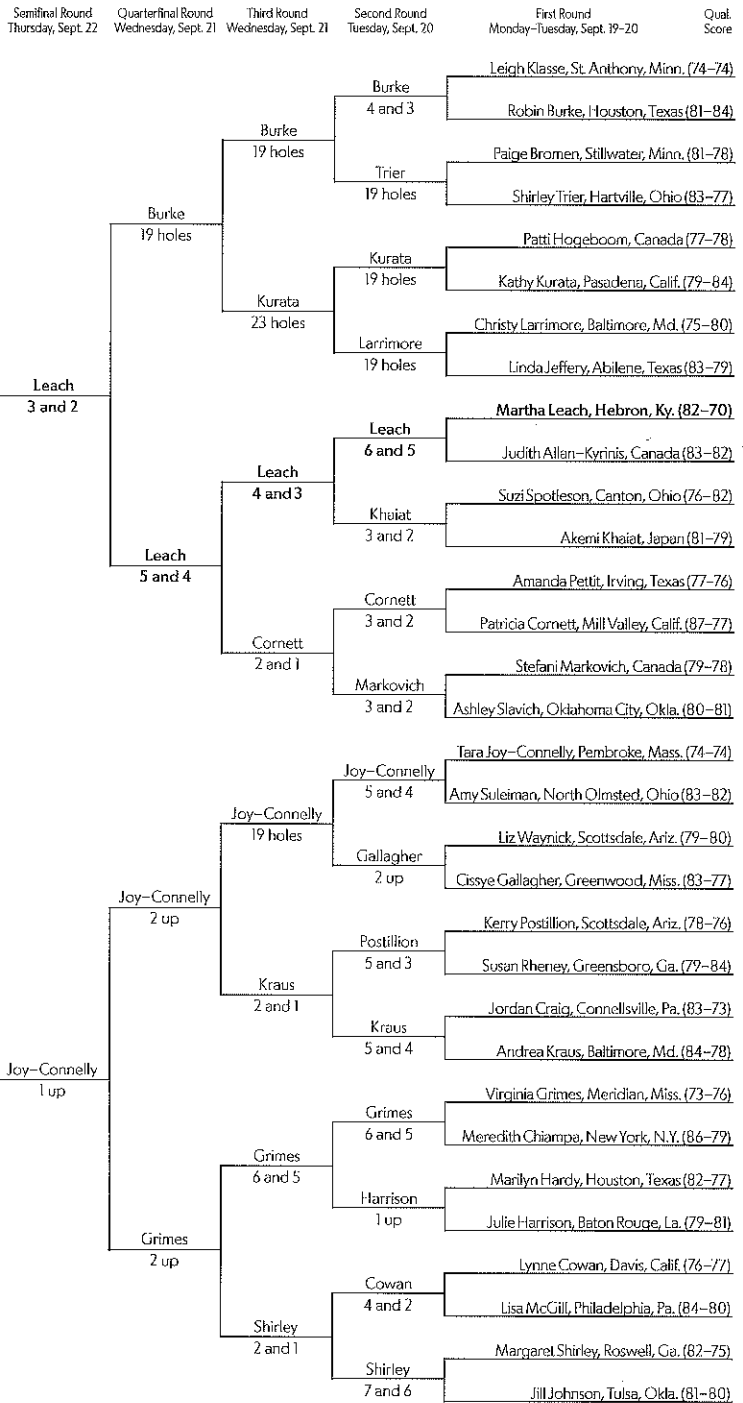

Sept. 17-22, 2011, Bayville G.C., Virginia Beach, Va.