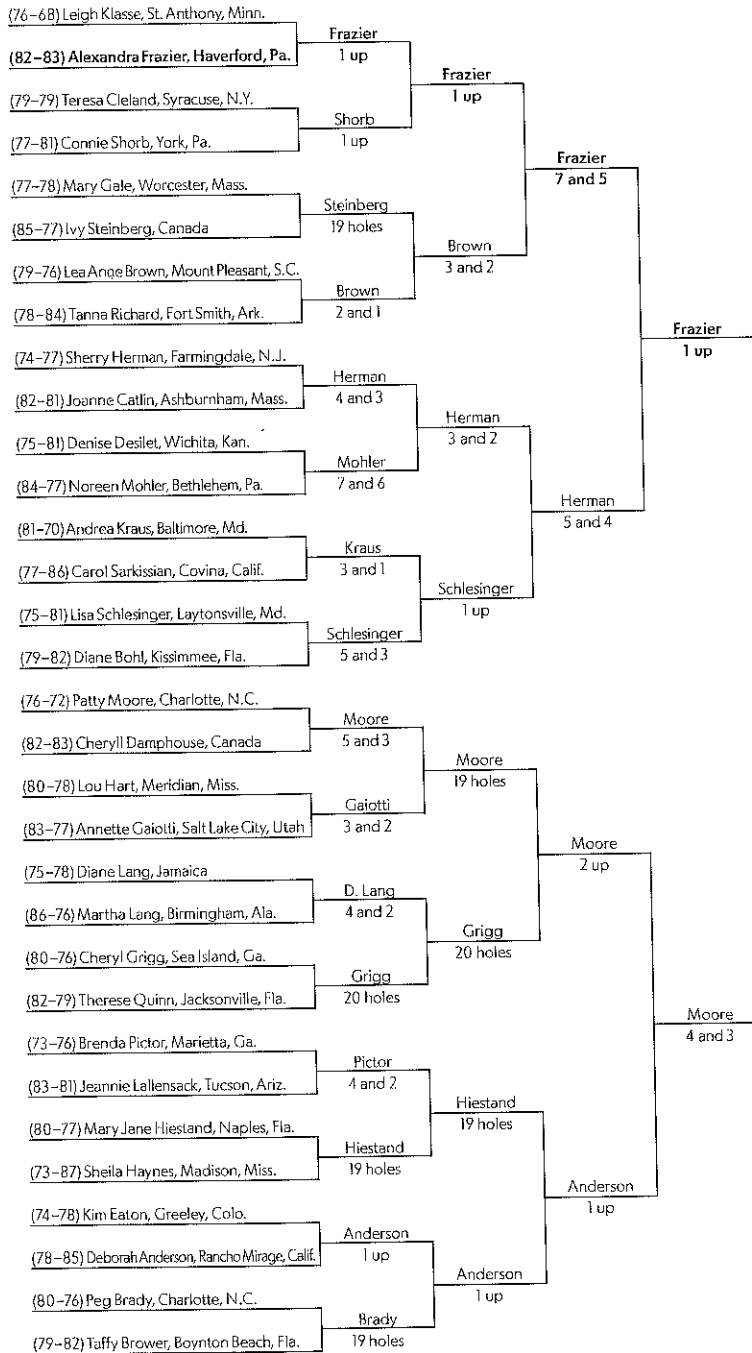

49th USGA Senior Women's Amateur Championship

Qual. Score	1st Round Monday, Oct. 11	2nd Round Tuesday, Oct. 12	3rd Round Tuesday, Oct. 12	Quarterfinal Round Wednesday, Oct. 13	Semifinal Round Wednesday, Oct. 13
----------------	------------------------------	-------------------------------	-------------------------------	--	---------------------------------------