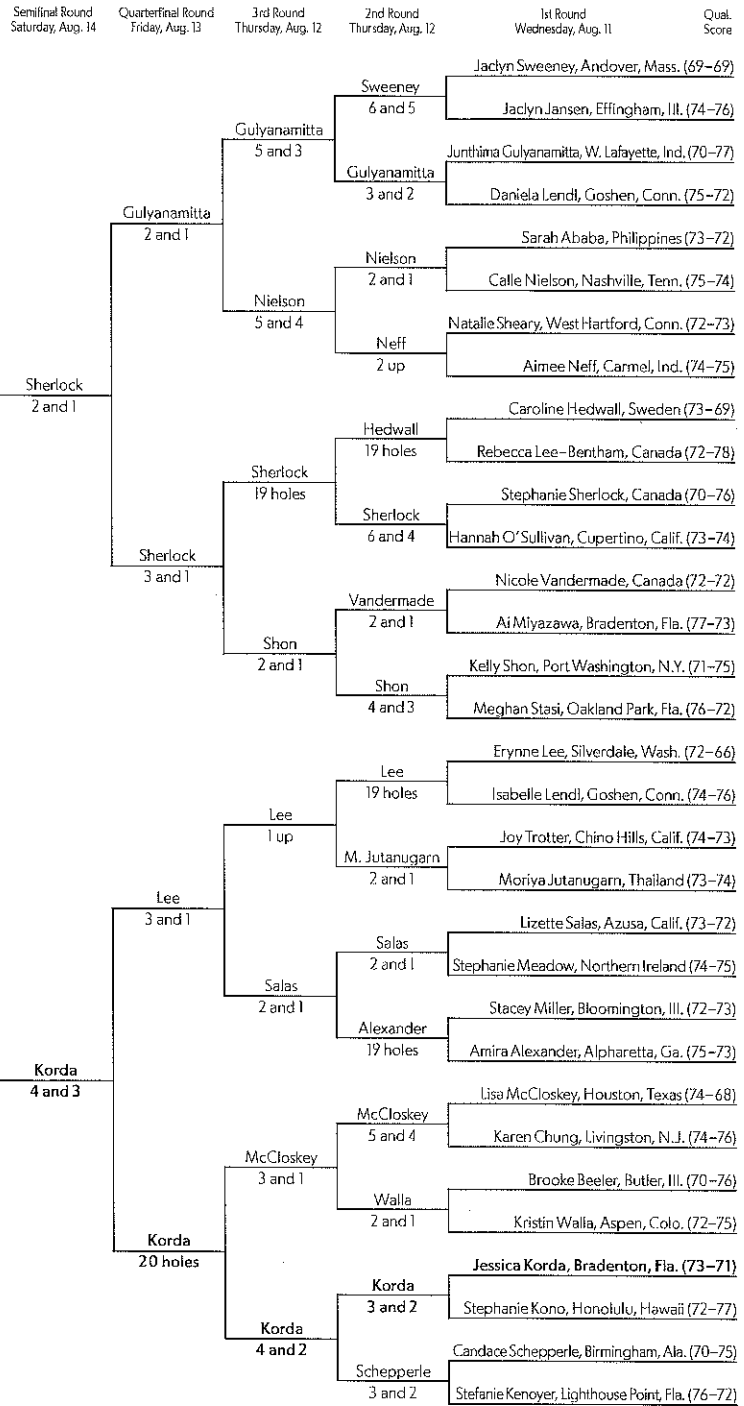

# 110th U.S. Women's Amateur Championship

Qual. Score	1st Round Wednesday, Aug. 11	2nd Round Thursday, Aug. 12	3rd Round Thursday, Aug. 12	Quarterfinal Round Friday, Aug. 13	Semifinal Round Saturday, Aug. 14
(65-73) Rachel Rohanna, Waynesburg, Pa.		Rohanna			
(74-77) Isabel Han, Harrington Park, N.J.		1 up			
(70-77) Marina Alex, Wayne, N.J.		Alex			
(74-73) Victoria Tanco, Argentina		2 and 1	Alex 19 holes		
(75-70) Cydney Clanton, Concord, N.C.		Clanton			
(74-75) Tiffany Lua, Rowland Heights, Calif.		1 up			
(70-75) Kristen Park, Buena Park, Calif.		K. Park			
(77-72) Jessica Negron, Ocala, Fla.		1 up			
(69-74) Doris Chen, Bradenton, Fla.		Chen			
(77-73) Becca Huffer, Denver, Colo.		4 and 3			
(76-70) Jennifer Kirby, Canada		Kirby			
(74-74) Brittany Altomare, Shrewsbury, Mass.		4 and 3			
(71-72) Sara-Maude Juneau, Canada		Juneau			
(75-75) Anna Kim, Canada		4 and 2			
(73-73) Beverly Mendoza, Philippines		Tubert			
(76-72) Emily Tubert, Burbank, Calif.		3 and 2			
(68-72) Brooke Pancake, Chattanooga, Tenn.		Carr			
(74-76) Corinne Carr, Pinehurst, N.C.		20 holes			
(75-72) Lisa Maunu, Canada		Michaels			
(75-72) Sydnee Michaels, Temecula, Calif.		6 and 4			
(71-73) Jungeun Han, Korea		Han			
(72-77) Amy Anderson, Oxbow, N.D.		7 and 5			
(71-74) Ariya Jutanugarn, Thailand		Jutanugarn			
(73-75) Nicole Zhang, Canada		2 and 1			
(72-70) Sally Watson, Scotland		Watson			
(70-80) Margaret Shirley, Atlanta, Ga.		2 and 1			
(72-74) Mia Piccio, Philippines		Murcia Ortiz			
(73-74) Juliana Murcia Ortiz, Colombia		3 and 2			
(74-70) Danielle Kang, Thousand Oaks, Calif.		Kang			
(72-77) Grace Na, Oakland, Calif.		2 and 1			
(72-73) Julia Boland, Australia		Then			
(77-71) Gabriella Then, Rancho Cucamonga, Calif.		3 and 1			

Par: 36-36-72  
Yardage: 6,559  
Entries: 1,049

FINAL  
Sunday, Aug. 15  
Danielle Kang  
def.  
Jessica Korda,  
2 and 1

Aug. 9-15, 2010, Charlotte (N.C.) Country Club