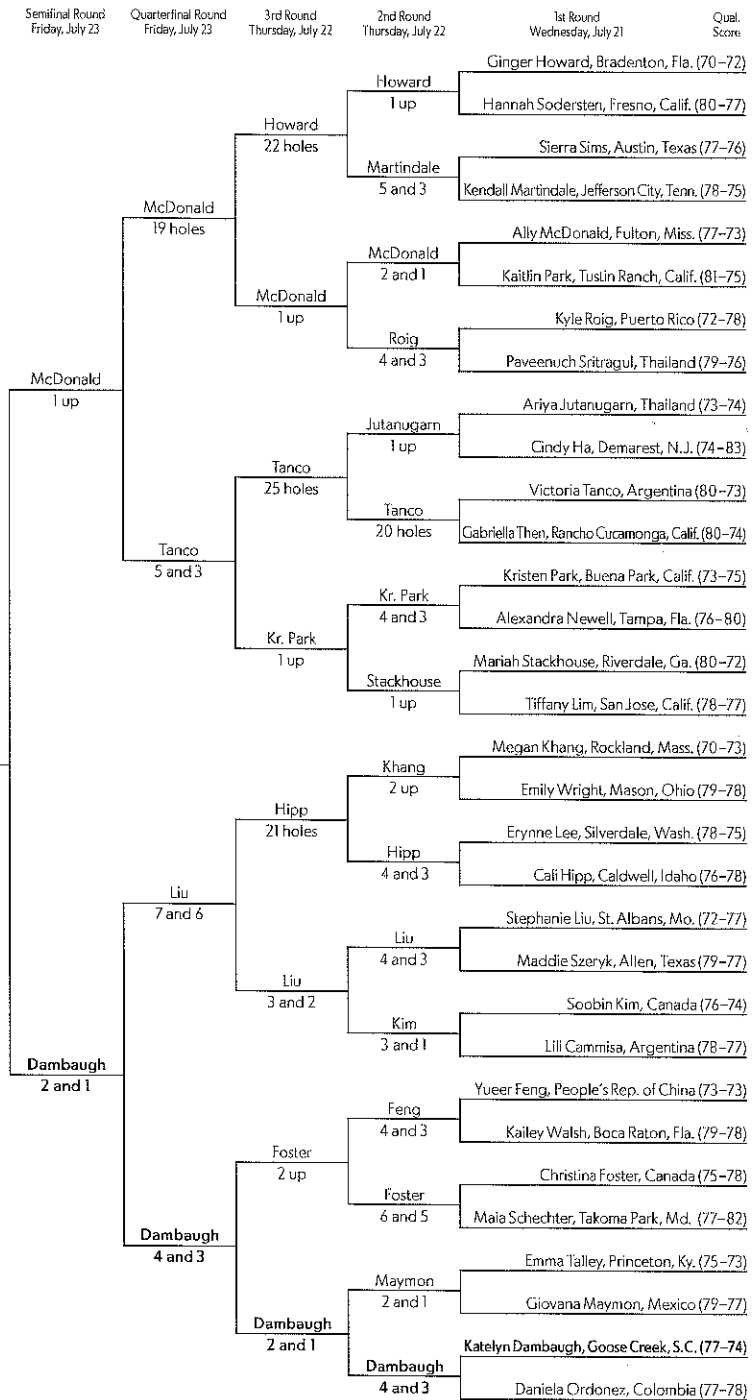

July 19-24, The Country Club of North Carolina, Pinehurst, N.C.

Dambaugh
7 and 6