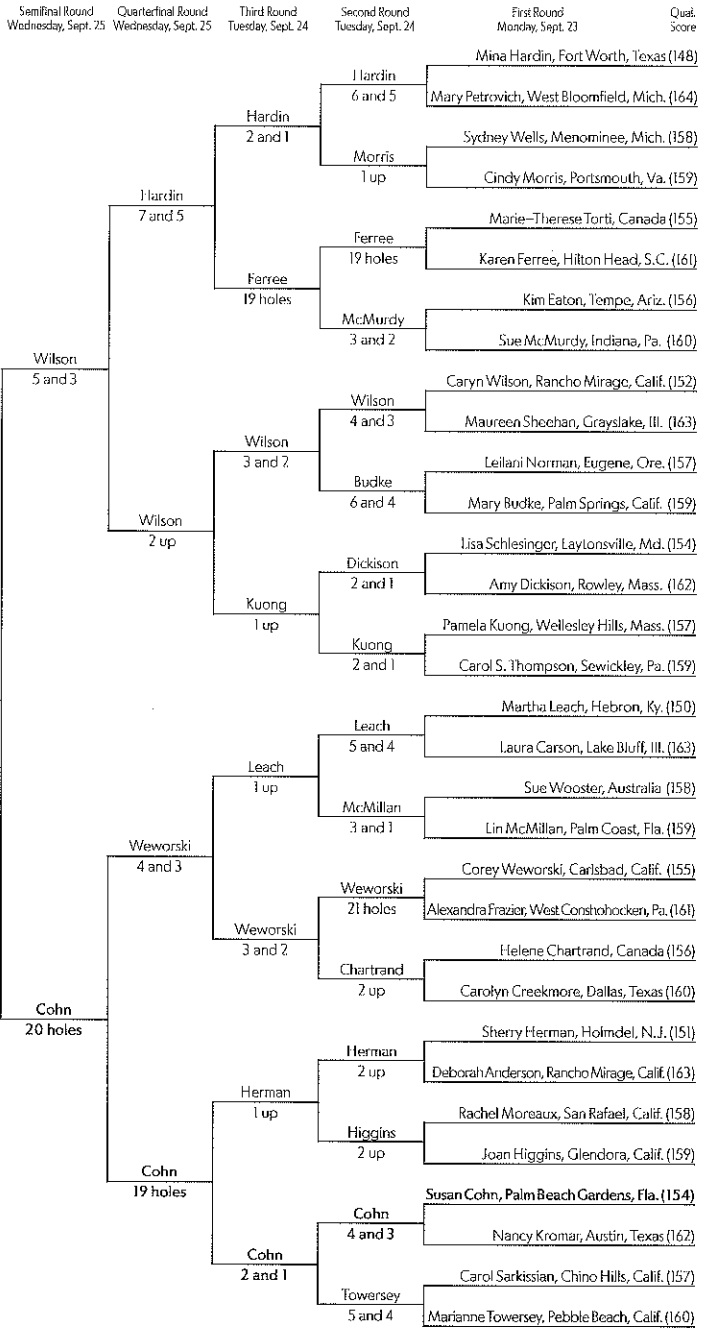

## 52nd U.S. Senior Women's Amateur Championship

Qual. Score	First Round Monday, Sept. 23	Second Round Tuesday, Sept. 24	Third Round Tuesday, Sept. 24	Quarterfinal Round Wednesday, Sept. 25	Semifinal Round Wednesday, Sept. 25
-------------	---------------------------------	-----------------------------------	----------------------------------	---	--

Par: 36-36-72  
Yardage: 5,894/5,968  
Entries: 544

FINAL  
Thursday, Sept. 26  
Ellen Port  
def.  
Susan Cohn,  
3 and 2

Sept. 21–26, 2013, CordeValle, San Martin, Calif.