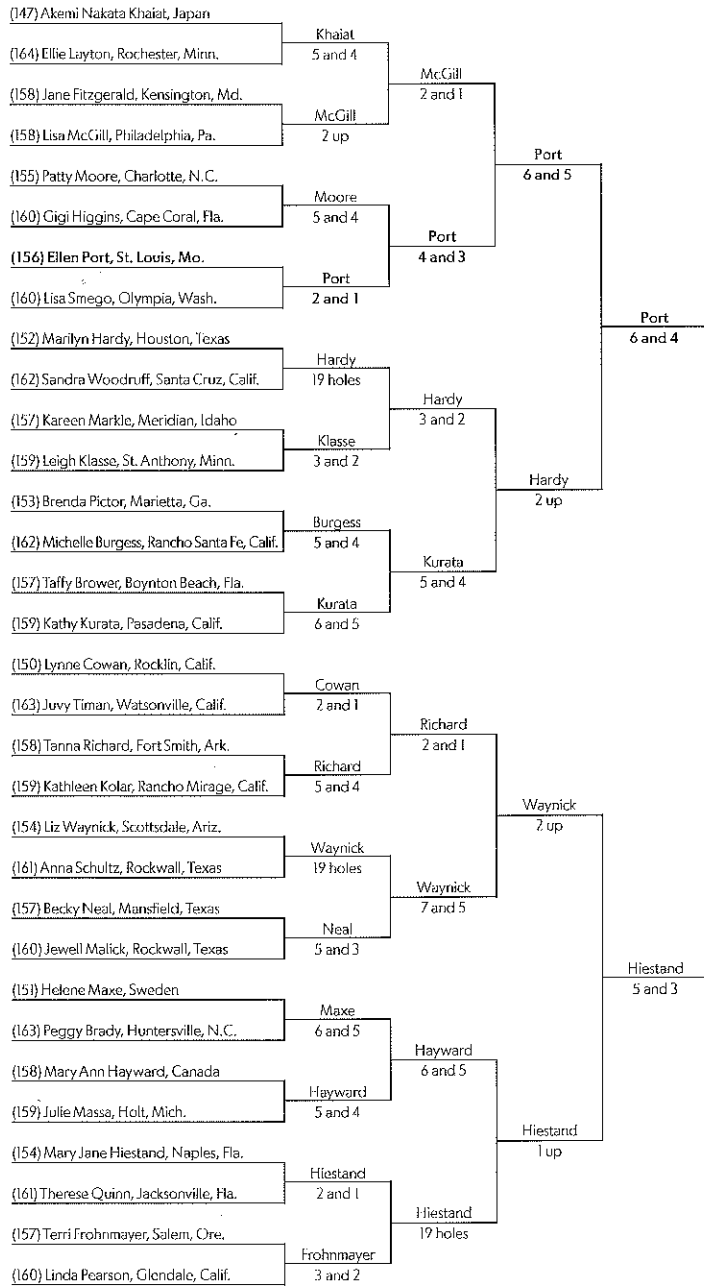

## 52nd U.S. Senior Women's Amateur Championship

Qual. Score	First Round Monday, Sept. 23	Second Round Tuesday, Sept. 24	Third Round Tuesday, Sept. 24	Quarterfinal Round Wednesday, Sept. 25	Semifinal Round Wednesday, Sept. 25
-------------	---------------------------------	-----------------------------------	----------------------------------	---	--

Par: 36-36-72  
Yardage: 5,894/5,968  
Entries: 544

FINAL  
Thursday, Sept. 26  
Ellen Port  
def.  
Susan Cohn,  
3 and 2

Sept. 21–26, 2013, CordeValle, San Martin, Calif.