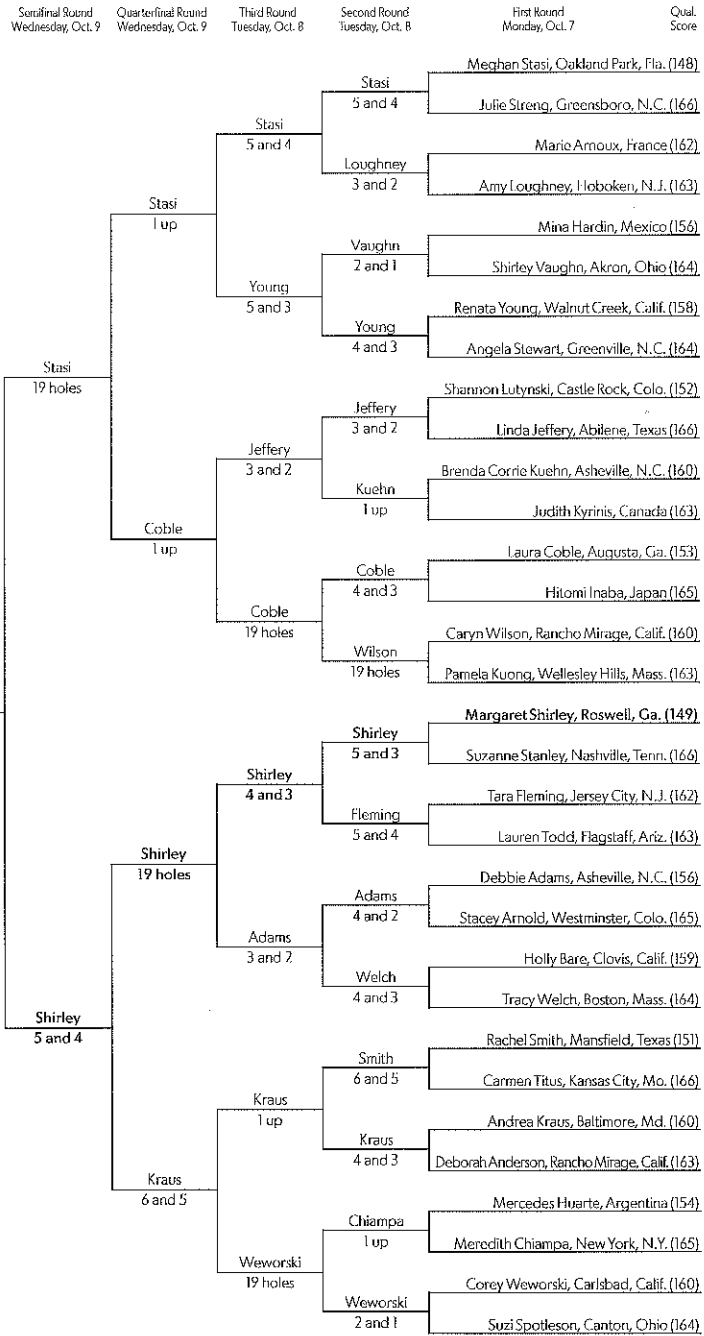

## 27th U.S. Women's Mid-Amateur Championship

Qual. Score	First Round Monday, Oct. 7	Second Round Tuesday, Oct. 8	Third Round Tuesday, Oct. 8	Quarterfinal Round Wednesday, Oct. 9	Semifinal Round Wednesday, Oct. 9
----------------	-------------------------------	---------------------------------	--------------------------------	---	--------------------------------------

Par: 35-36-71  
 Yardage: 6,152  
 Entries: 420

**FINAL**  
 Thursday, Oct. 10  
 Julia Potter  
 def.  
 Margaret Shirley,  
 19 holes

Oct. 5-10, 2013, Biltmore Forest C.C., Asheville, N.C.