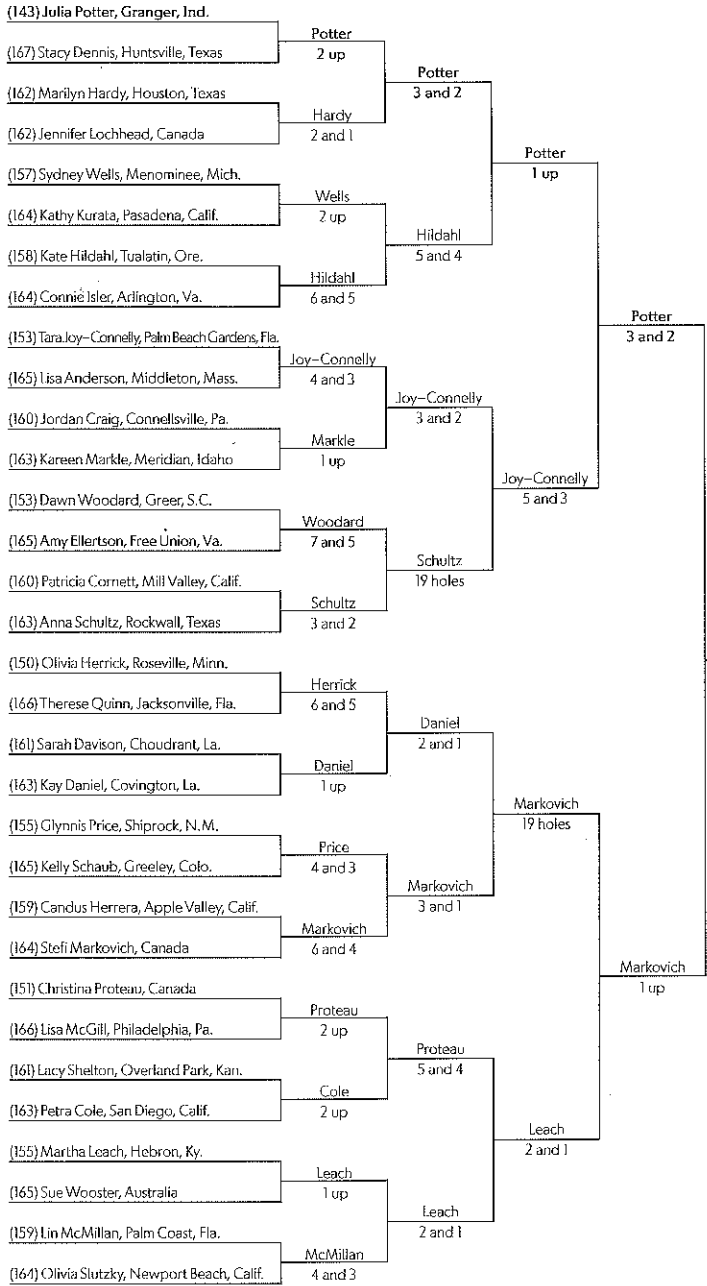

## 27th U.S. Women's Mid-Amateur Championship

Qual. Score	First Round Monday, Oct. 7	Second Round Tuesday, Oct. 8	Third Round Tuesday, Oct. 8	Quarterfinal Round Wednesday, Oct. 9	Semifinal Round Wednesday, Oct. 9
----------------	-------------------------------	---------------------------------	--------------------------------	---	--------------------------------------

Par: 35-36-71  
 Yardage: 6,152  
 Entries: 420

**FINAL**  
 Thursday, Oct. 10  
 Julia Potter  
 def.  
 Margaret Shirley,  
 19 holes

Oct. 5-10, 2013, Biltmore Forest C.C., Asheville, N.C.