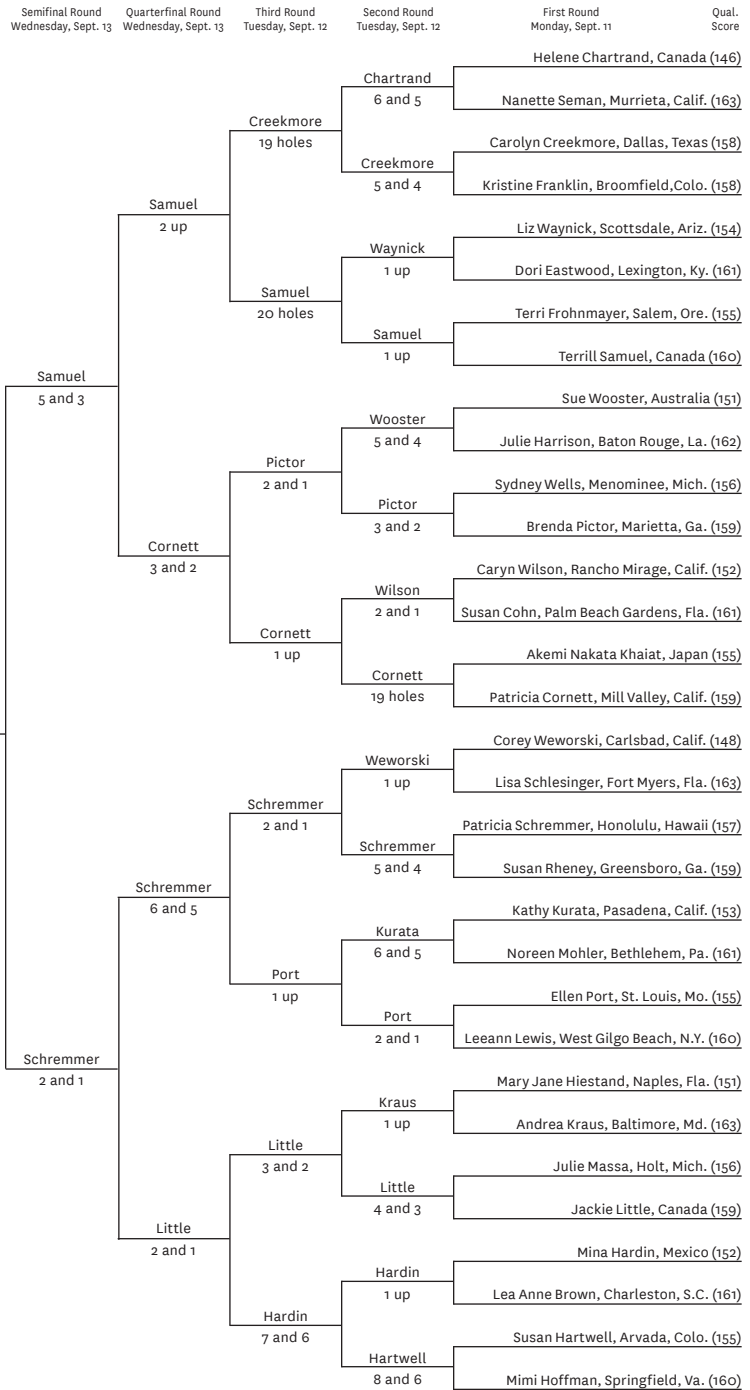

Sept. 9-14, 2017, Waverley C.C., Portland, Ore.

Complete Stroke-Play Results

146	Lara Tennant, Portland, Ore., 73-73; Helene Chartrand, Canada, 75-71		Ore., 83-75; Lynne Cowan, Rocklin, Calif., 81-77; Kristine Franklin, Broomfield, Colo., 75-83
148	Corey Weworski, Carlsbad, Calif., 78-70		Susan Rheney, Greensboro, Ga., 77-82; Nancy Beck, Dallas, Texas, 77-82; Pamela Kuong, Wellesley Hills, Mass., 80-79; Jackie Little, Canada, 80-79; Brenda Pictor, Marietta, Ga., 82-77; Tama Caldabaugh, Ponte Vedra Beach, Fla., 81-78; Beatriz Arenas, Guatemala, 79-80; Patricia Cornett, Mill Valley, Calif., 80-79
149	Laura Coble, Augusta, Ga., 75-74	159	Mimi Hoffman, Springfield, Va., 80-80; Sandra Turbide, Canada, 82-78; M.K. Thanos-Zordani, Palm Desert, Calif., 80-80; Leeann Lewis, West Gilgo Beach, N.Y., 82-78; Terrill Samuel, Canada, 79-81
150	Tara Fleming, Jersey City, N.J., 76-74		Anna Schultz, Dallas, Texas, 81-80; Angela Stewart, Greenville, N.C., 76-85; Dori Eastwood, Lexington, Ky., 81-80; Noreen Mohler, Bethlehem, Pa., 78-83; Adrienne MacLean, Basking Ridge, N.J., 79-82; Tina Barker, Fairfield, Calif., 78-83; Lea Anne Brown, Charleston, S.C., 80-81; Susan Cohn, Palm Beach Gardens, Fla., 82-79
151	Mary Jane Hiestand, Naples, Fla., 74-77; Sue Wooster, Australia, 75-76; Sherry Herman, Middletown, N.J., 76-75; Judith Kyrinis, Canada, 75-76	160	Jen Holland, Branford, Conn., 85-77; Lin Culver, Palm Coast, Fla., 84-78; Julie Harrison, Baton Rouge, La., 84-78
152	Caryn Wilson, Rancho Mirage, Calif., 75-77; Mina Hardin, Mexico, 76-76; Evelyn Orley, Switzerland, 76-76	161	*Andrea Kraus, Baltimore, Md., 81-82 (3); *Lisa Schlesinger, Fort Myers, Fla., 85-78 (3); *Julie McMullin, Park City, Utah, 78-85 (3); *Nanette Seman, Murrieta, Calif., 81-82 (3); *Sherry Smith, Irvine, Calif., 82-81 (3); *Courtney Myhrum, Pittsburgh, Pa., 80-83 (4, 4)
153	Marie-Therese Torti, Canada, 76-77; Kathy Kurata, Pasadena, Calif., 77-76		
154	Liz Waynick, Scottsdale, Ariz., 76-78; Jane Fitzgerald, Kensington, Md., 79-75		
155	Lisa McGill, Philadelphia, Pa., 76-79; Terri Frohnmayer, Salem, Ore., 77-78; Ellen Port, St. Louis, Mo., 79-76; Mary Ann Hayward, Canada, 75-80; Leigh Klasse, Cumberland, Wis., 80-75; Susan Hartwell, Arvada, Colo., 78-77; Akemi Nakata Khaiat, Japan, 79-76; Martha Leach, Hebron, Ky., 82-73	162	
156	Julie Carmichael, Indianapolis, Ind., 78-78; Sydney Wells, Menominee, Mich., 78-78; Julie Massa, Holt, Mich., 78-78; Kim Eaton, Greeley, Colo., 79-77	163	
157	Diane Lang, Weston, Fla., 79-78; Patricia Schremmer, Honolulu, Hawaii, 81-76		
158	Carolyn Creekmore, Dallas, Texas, 78-80; Anita Wicks, Roseburg, Ore., 83-75; Lynne Cowan, Rocklin, Calif., 81-77; Kristine Franklin, Broomfield, Colo., 75-83		

* = In Playoff

Failed to Qualify