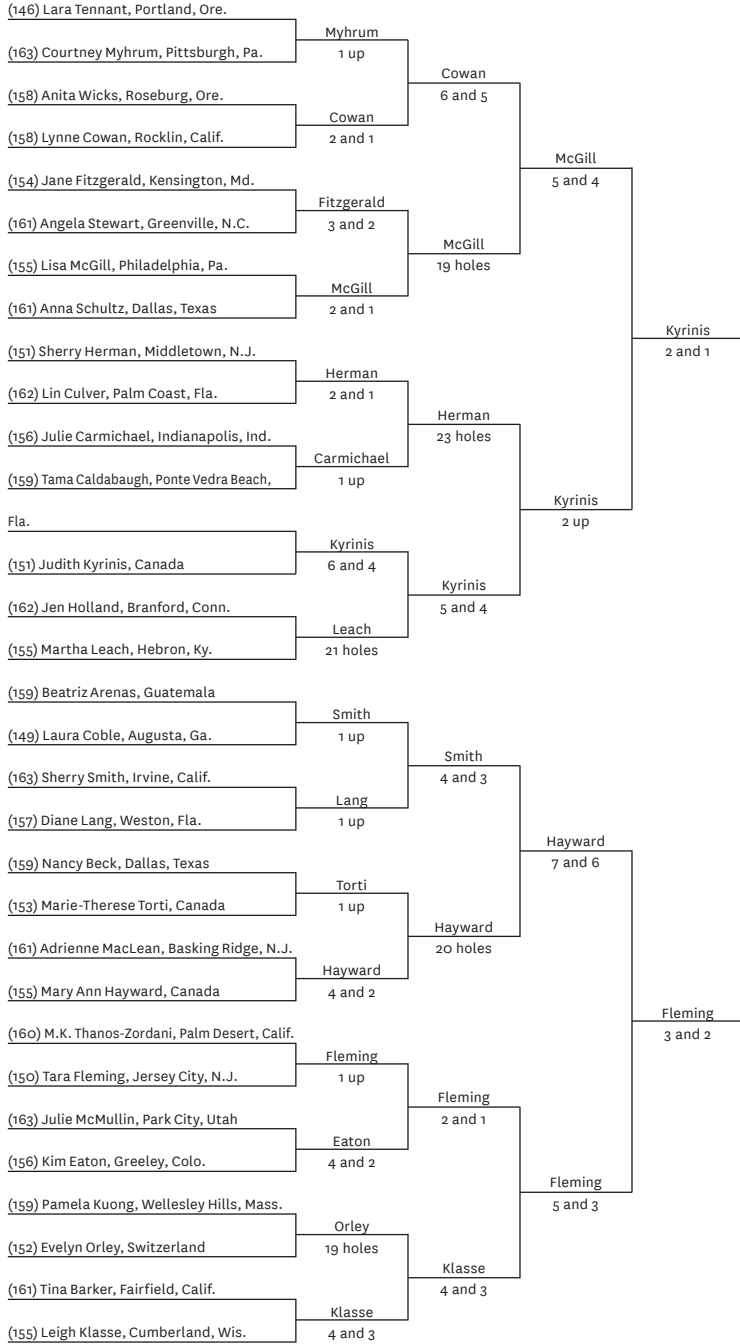

56th U.S. Senior Women's Amateur Championship

Qual. Score   First Round Monday, Sept. 11   Second Round Tuesday, Sept. 12   Third Round Tuesday, Sept. 12   Quarterfinal Round Wednesday, Sept. 13   Semifinal Round Wednesday, Sept. 13

Par: 36-36—72
Yardage: 5,836
Entries: 481

FINAL
Thursday, Sept. 14
Judith Kyrinis
def.
Terrill Samuel,
4 and 3