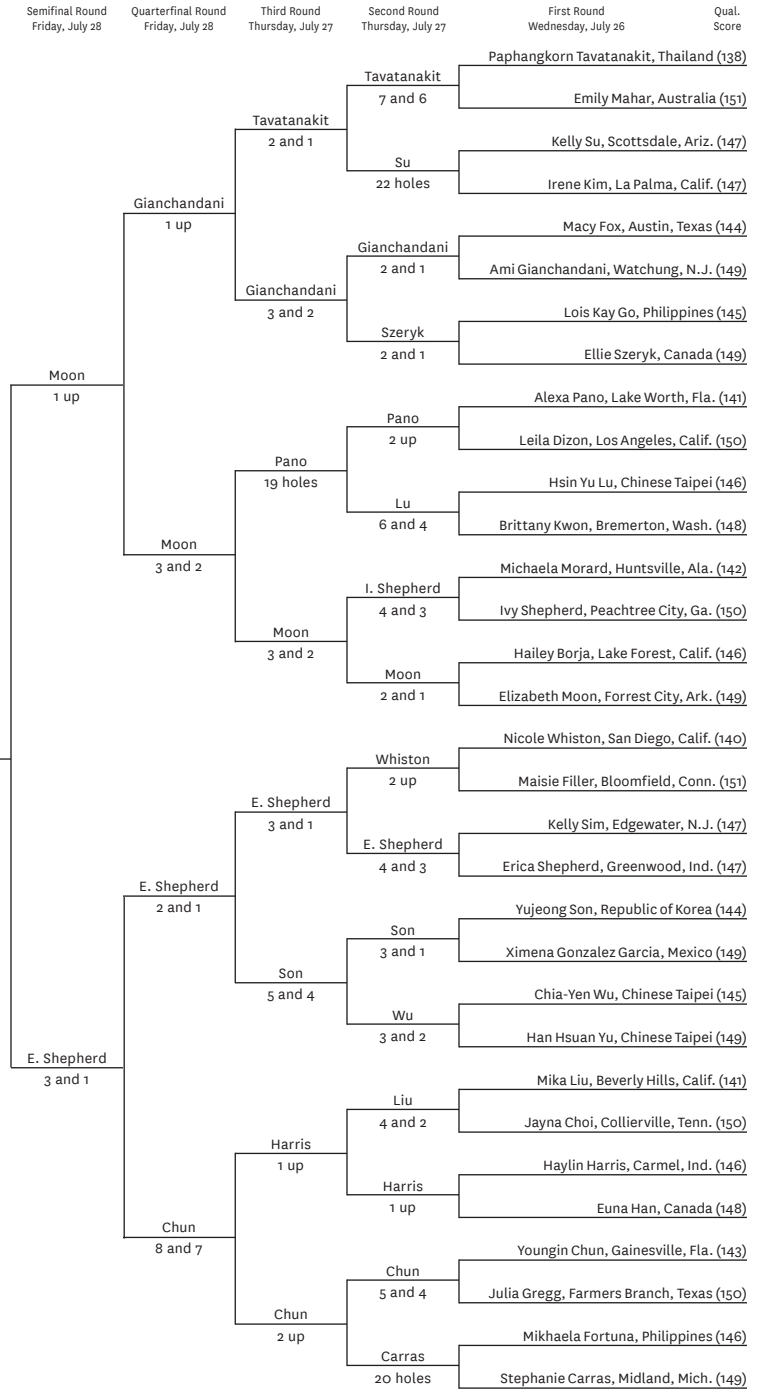

July 24-29, 2017, Boone Valley Golf Club, Augusta, Mo.

Complete Stroke-Play Results

137	Lucy Li, Redwood Shores, Calif., 71-66	148	Jacque Galloway, Rio Rancho, N.M., 71-77; Ashley Gilliam, Manchester, Tenn., 72-76; Euan Han, Canada, 77-71; Brittany Kwon, Bremerton, Wash., 75-73; Angelina (Lei) Ye, People's Republic of China, 77-71; Ruqing Guan, People's Republic of China, 73-75
138	Paphangkorn Tavatanakit, Thailand, 70-68		
140	Nicole Whiston, San Diego, Calif., 70-70; Caroline Hodge, Larchmont, N.Y., 68-72; Zoe Campos, Valencia, Calif., 71-69	149	Elizabeth Moon, Forrest City, Ark., 75-74; Stephanie Carras, Midland, Mich., 71-78; Lauren Beaudreau, Lemont, Ill., 71-78; Brooke Seay, San Diego, Calif., 77-72; Han Hsuan Yu, Chinese Taipei, 75-74; Ellie Szeryk, Canada, 76-73; So Whi Kang, Republic of Korea, 74-75; Julia Misemer, Overland Park, Kan., 77-72; Ami Gianchandani, Watchung, N.J., 75-74; Ximena Gonzalez Garcia, Mexico, 76-73
141	Mika Liu, Beverly Hills, Calif., 67-74; Alexa Pano, Lake Worth, Fla., 71-70; Rachel Kuehn, Asheville, N.C., 75-66; Karah Sanford, Escondido, Calif., 71-70	150	Virginia Green, Fairhope, Ala., 79-71; Tze-Han Lin, Chinese Taipei, 73-77; Julia Gregg, Farmers Branch, Texas, 77-73; Ivy Shepherd, Peachtree City, Ga., 76-74; Kennedy Swann, Austin, Texas, 73-77; Annick Haczekiewicz, Las Vegas, Nev., 74-76; Leila Dizon, Los Angeles, Calif., 72-78; Jayna Choi, Collierville, Tenn., 77-73; Taylor Roberts, Parkland, Fla., 72-78
142	Michaela Morard, Huntsville, Ala., 72-70		
143	Youngin Chun, Gainesville, Fla., 74-69; Haley Moore, Escondido, Calif., 70-73; Brianna Navarrosa, San Diego, Calif., 68-75	151	Izzy Pellot, Orlando, Fla., 77-74; Maisie Filler, Bloomfield, Conn., 75-76; Emily Mahar, Australia, 74-77
144	Yujeong Son, Republic of Korea, 73-71; Macy Fox, Austin, Texas, 70-74	152	*Belinda Hu, San Ramon, Calif., 76-76 (4)
145	Jennifer Chang, Cary, N.C., 76-69; Yealimi Noh, Concord, Calif., 75-70; Lois Kaye Go, Philippines, 73-72; Chia-Yen Wu, Chinese Taipei, 75-70; Elle Nachmann, Boca Raton, Fla., 71-74		
146	Ashley Menne, Surprise, Ariz., 74-72; Mikhaela Fortuna, Philippines, 72-74; Hailey Borja, Lake Forest, Calif., 73-73; Calista Reyes, San Diego, Calif., 73-73; Smith Knaffle, Murrells Inlet, S.C., 71-75; Hsin Yu Lu, Chinese Taipei, 74-72; Haylin Harris, Carmel, Ind., 71-75		
147	Celeste Dao, Canada, 76-71; Kelly Sim, Edgewater, N.J., 71-76; Kelly Su, Scottsdale, Ariz., 78-69; Lauren Peter, Carmel, N.Y., 75-72; Yu-Sang Hou, Chinese Taipei, 74-73; Irene Kim, La Palma, Calif., 74-73; Erica Shepherd, Greenwood, Ind., 73-74		

* = in playoff

Failed to Qualify