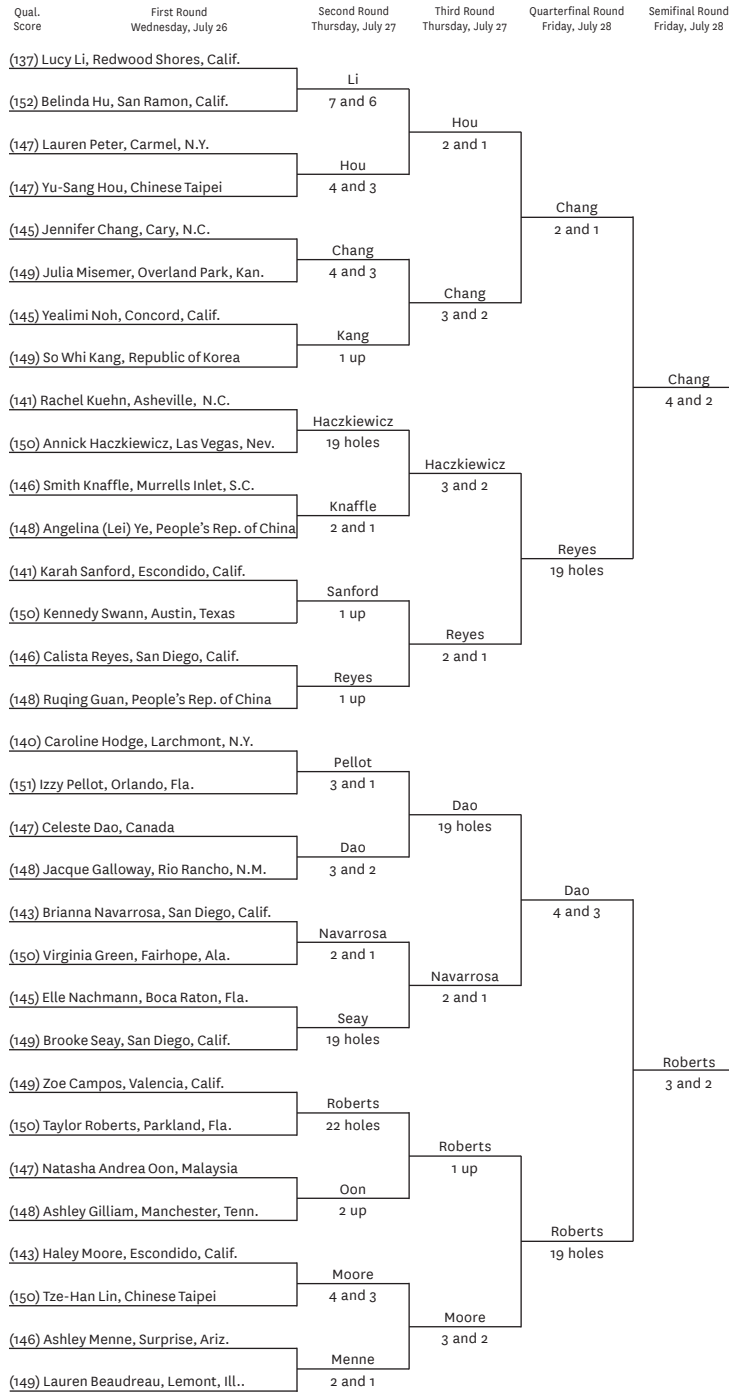

69th U.S. Girls' Junior Championship

Par: 36-35—71
Yardage: 6,311
Entries: 1,503

FINAL
Saturday, July 29
Erica Shepherd
def.
Jennifer Chang,
3 and 2