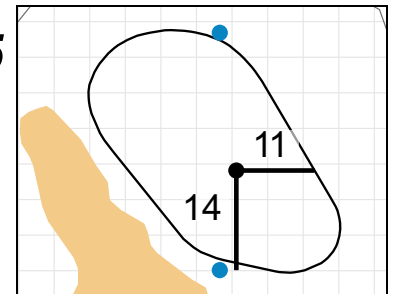

Stroke Play Round 2 - Tuesday, July 17th, 2018 **USGA**[®]

1

Green Depth
41

7

Green Depth
37

13

Green Depth
30

2

Green Depth
38

8

Green Depth
30

14

Green Depth
30

3

Green Depth
42

9

Green Depth
40

15

Green Depth
33

4

Green Depth
36

10

Green Depth
36

16

Green Depth
30

12

Green Depth
29

18

Green Depth
38

70th U.S. Girls' Junior Championship

Poppy Hills Golf Course

Each side of a complete square on the green represents 5 yards. / Blue dots represent green front and back.