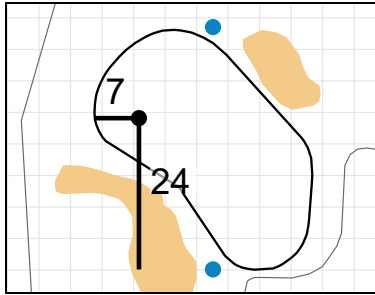

Stroke Play Round 2 - Tuesday, July 17th, 2018 **USGA**[®]

1

Green Depth
41

7

Green Depth
37

13

Green Depth
30

2

Green Depth
38

8

Green Depth
30

14

Green Depth
30

3

Green Depth
42

9

Green Depth
40

15

Green Depth
33

4

Green Depth
36

10

Green Depth
36

16

Green Depth
30

12

Green Depth
29

18

Green Depth
38

70th U.S. Girls' Junior Championship

Poppy Hills Golf Course

Each side of a complete square on the green represents 5 yards. / Blue dots represent green front and back.