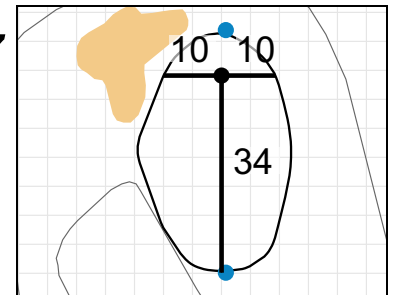

Green Depth
40

15

Green Depth
33

4

Green Depth
36

10

Green Depth
36

16

Green Depth
40

5

Green Depth
28

11

Green Depth
39

17

Green Depth
42

6

Green Depth
30

12

Green Depth
29

18

Green Depth
38

70th U.S. Girls' Junior Championship

Poppy Hills Golf Course

Each side of a complete square on the green represents 5 yards. / Blue dots represent green front and back.