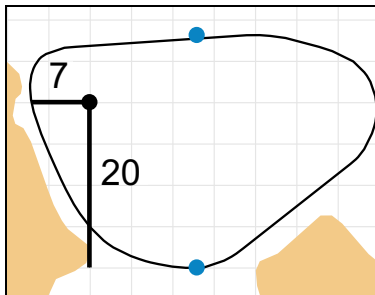

Green Depth
38

8

Green Depth
30

14

Green Depth
30

3

Green Depth
42

9

Green Depth
40

15

Green Depth
33

4

Green Depth
36

10

Green Depth
36

16

Green Depth
40

5

Green Depth
28

11

Green Depth
39

17

Green Depth
42

6

Green Depth
30

12

Green Depth
29

18

Green Depth
38

70th U.S. Girls' Junior Championship

Poppy Hills Golf Course

Each side of a complete square on the green represents 5 yards. / Blue dots represent green front and back.