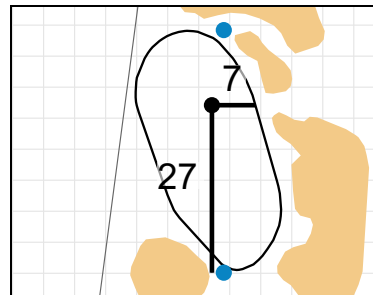

Green Depth
38

8

Green Depth
30

14

Green Depth
30

3

Green Depth
42

9

Green Depth
40

15

Green Depth
33

4

Green Depth
36

10

Green Depth
36

16

Green Depth
40

5

Green Depth
28

11

Green Depth
39

17

Green Depth
42

6

Green Depth
30

12

Green Depth
29

18

Green Depth
38

70th U.S. Girls' Junior Championship

Poppy Hills Golf Course

Each side of a complete square on the green represents 5 yards. / Blue dots represent green front and back.