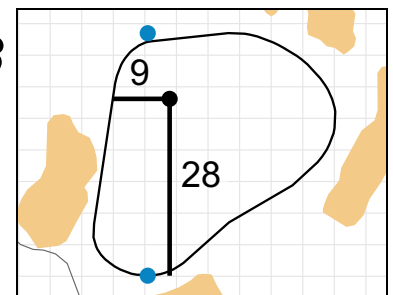

Green Depth
40

15

Green Depth
33

4

Green Depth
36

10

Green Depth
36

16

Green Depth
40

5

Green Depth
28

11

Green Depth
39

17

Green Depth
42

6

Green Depth
30

12

Green Depth
29

18

Green Depth
38

70th U.S. Girls' Junior Championship

Poppy Hills Golf Course

Each side of a complete square on the green represents 5 yards. / Blue dots represent green front and back.