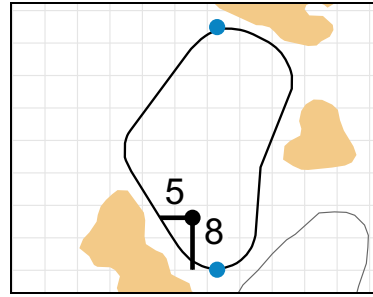

Stroke Play Round 2 - Tuesday, July 17th, 2018 **USGA**[®]

1

Green Depth
41

7

Green Depth
37

13

Green Depth
30

2

Green Depth
38

8

Green Depth
30

14

Green Depth
30

3

Green Depth
42

9

Green Depth
40

15

Green Depth
33

4

Green Depth
36

10

Green Depth
36

16

Green Depth
30

12

Green Depth
29

18

Green Depth
38

70th U.S. Girls' Junior Championship

Poppy Hills Golf Course

Each side of a complete square on the green represents 5 yards. / Blue dots represent green front and back.