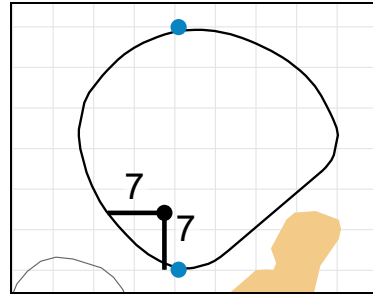

Stroke Play Round 2 - Tuesday, July 17th, 2018 **USGA**[®]

1

Green Depth
41

7

Green Depth
37

13

Green Depth
30

2

Green Depth
38

8

Green Depth
30

14

Green Depth
30

3

Green Depth
42

9

Green Depth
40

15

Green Depth
33

4

Green Depth
36

10

Green Depth
36

16

Green Depth
30

12

Green Depth
29

18

Green Depth
38

70th U.S. Girls' Junior Championship

Poppy Hills Golf Course

Each side of a complete square on the green represents 5 yards. / Blue dots represent green front and back.