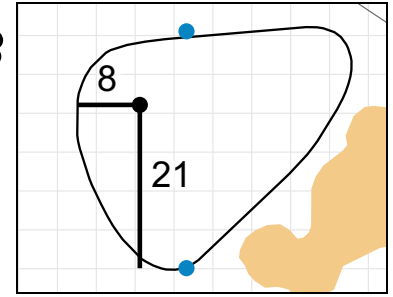

Stroke Play Round 2 - Tuesday, July 17th, 2018 **USGA**[®]

1

Green Depth
41

7

Green Depth
37

13

Green Depth
30

2

Green Depth
38

8

Green Depth
30

14

Green Depth
30

3

Green Depth
42

9

Green Depth
40

15

Green Depth
33

4

Green Depth
36

10

Green Depth
36

16

Green Depth
30

12

Green Depth
29

18

Green Depth
38

70th U.S. Girls' Junior Championship

Poppy Hills Golf Course

Each side of a complete square on the green represents 5 yards. / Blue dots represent green front and back.