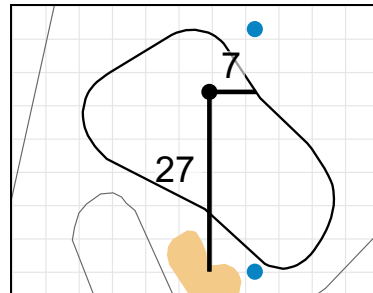

Green Depth
38

8

Green Depth
30

14

Green Depth
30

3

Green Depth
42

9

Green Depth
40

15

Green Depth
33

4

Green Depth
36

10

Green Depth
36

16

Green Depth
40

5

Green Depth
28

11

Green Depth
39

17

Green Depth
42

6

Green Depth
30

12

Green Depth
29

18

Green Depth
38

70th U.S. Girls' Junior Championship

Poppy Hills Golf Course

Each side of a complete square on the green represents 5 yards. / Blue dots represent green front and back.