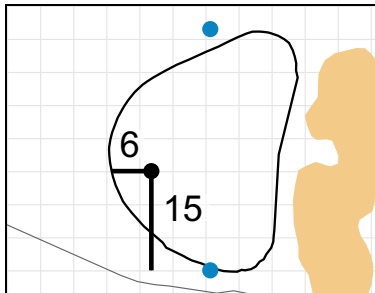

Stroke Play Round 2 - Tuesday, July 17th, 2018 **USGA**[®]

1

Green Depth
41

7

Green Depth
37

13

Green Depth
30

2

Green Depth
38

8

Green Depth
30

14

Green Depth
30

3

Green Depth
42

9

Green Depth
40

15

Green Depth
33

4

Green Depth
36

10

Green Depth
36

16

Green Depth
30

12

Green Depth
29

18

Green Depth
38

70th U.S. Girls' Junior Championship

Poppy Hills Golf Course

Each side of a complete square on the green represents 5 yards. / Blue dots represent green front and back.