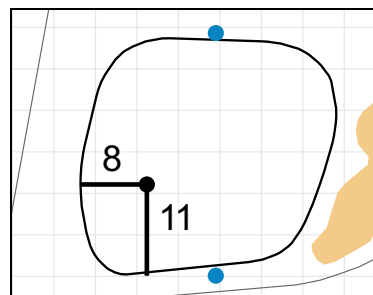

Green Depth
40

15

Green Depth
33

4

Green Depth
36

10

Green Depth
36

16

Green Depth
40

5

Green Depth
28

11

Green Depth
39

17

Green Depth
42

6

Green Depth
30

12

Green Depth
29

18

Green Depth
38

70th U.S. Girls' Junior Championship

Poppy Hills Golf Course

Each side of a complete square on the green represents 5 yards. / Blue dots represent green front and back.