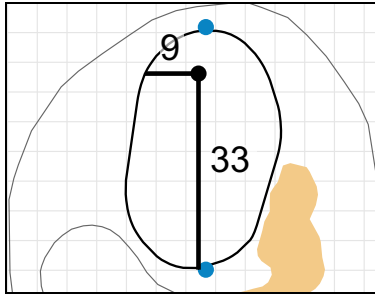

Stroke Play Round 2 - Tuesday, July 17th, 2018 **USGA**[®]

1

Green Depth
41

7

Green Depth
37

13

Green Depth
30

2

Green Depth
38

8

Green Depth
30

14

Green Depth
30

3

Green Depth
42

9

Green Depth
40

15

Green Depth
33

4

Green Depth
36

10

Green Depth
36

16

Green Depth
30

12

Green Depth
29

18

Green Depth
38

70th U.S. Girls' Junior Championship

Poppy Hills Golf Course

Each side of a complete square on the green represents 5 yards. / Blue dots represent green front and back.