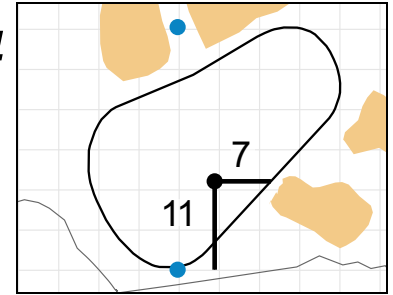

Stroke Play Round 2 - Tuesday, July 17th, 2018 **USGA**[®]

1

Green Depth
41

7

Green Depth
37

13

Green Depth
30

2

Green Depth
38

8

Green Depth
30

14

Green Depth
30

3

Green Depth
42

9

Green Depth
40

15

Green Depth
33

4

Green Depth
36

10

Green Depth
36

16

Green Depth
30

12

Green Depth
29

18

Green Depth
38

70th U.S. Girls' Junior Championship

Poppy Hills Golf Course

Each side of a complete square on the green represents 5 yards. / Blue dots represent green front and back.