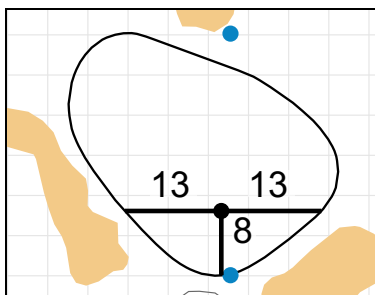

Green Depth
40

15

Green Depth
33

4

Green Depth
36

10

Green Depth
36

16

Green Depth
40

5

Green Depth
28

11

Green Depth
39

17

Green Depth
42

6

Green Depth
30

12

Green Depth
29

18

Green Depth
38

70th U.S. Girls' Junior Championship

Poppy Hills Golf Course

Each side of a complete square on the green represents 5 yards. / Blue dots represent green front and back.