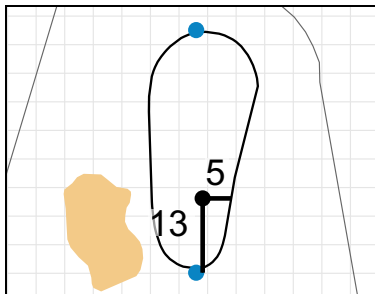

Stroke Play Round 2 - Tuesday, July 17th, 2018 **USGA**[®]

1

Green Depth
41

7

Green Depth
37

13

Green Depth
30

2

Green Depth
38

8

Green Depth
30

14

Green Depth
30

3

Green Depth
42

9

Green Depth
40

15

Green Depth
33

4

Green Depth
36

10

Green Depth
36

16

Green Depth
30

12

Green Depth
29

18

Green Depth
38

70th U.S. Girls' Junior Championship

Poppy Hills Golf Course

Each side of a complete square on the green represents 5 yards. / Blue dots represent green front and back.