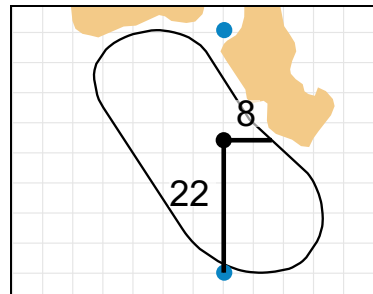

Stroke Play Round 2 - Tuesday, July 17th, 2018 **USGA**[®]

1

Green Depth
41

7

Green Depth
37

13

Green Depth
30

2

Green Depth
38

8

Green Depth
30

14

Green Depth
30

3

Green Depth
42

9

Green Depth
40

15

Green Depth
33

4

Green Depth
36

10

Green Depth
36

16

Green Depth
30

12

Green Depth
29

18

Green Depth
38

70th U.S. Girls' Junior Championship

Poppy Hills Golf Course

Each side of a complete square on the green represents 5 yards. / Blue dots represent green front and back.